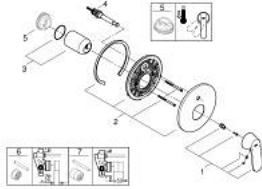

19 382 000 EUROSMART COSMOPOLITAN SINGLE-LEVER BATH MIXER

PRODUCT DESCRIPTION

- Colour: chrome
- trim set for use with rough-in box 33 963 001 or 33 965 001
- without concealed body
- metal lever
- GROHE LongLife finish
- automatic diverter: bath/shower
- escutcheon and shaft sealing
- wall escutcheon
- covered fixing

19 382 000 EUROSMART COSMOPOLITAN SINGLE-LEVER BATH MIXER

SPARE PARTS

- 1: Lever (Spare part-nr. 46682000)
- 2: Escutcheon (Spare part-nr. 46905000)
- 3: Cap (Spare part-nr. 02693000)
- 4: Diverter (Spare part-nr. 46737000)
- 5: Temperature limiter (Spare part-nr. 46308000)*
- 6: Extension set (Spare part-nr. 46191000)*
- 7: Extension set (Spare part-nr. 46343000)*