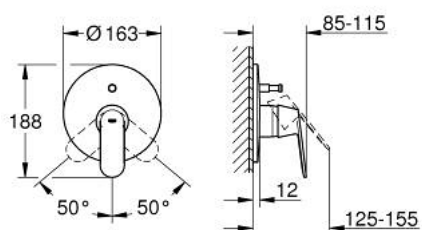

19 382 000 EUROSMART COSMOPOLITAN SINGLE-LEVER BATH MIXER

PRODUCT DESCRIPTION

- Colour: chrome
- trim set for use with rough-in box 33 963 001 or 33 965 001
- without concealed body
- metal lever
- GROHE LongLife finish
- automatic diverter: bath/shower
- escutcheon and shaft sealing
- wall escutcheon
- covered fixing

19 382 000 EUROSMART COSMOPOLITAN SINGLE-LEVER BATH MIXER

SPARE PARTS

- 1: Lever (Spare part-nr. 46682000)
- 2: Escutcheon (Spare part-nr. 46905000)
- 3: Cap (Spare part-nr. 02693000)
- 4: Diverter (Spare part-nr. 46737000)
- 5: Temperature limiter (Spare part-nr. 46308000)*
- 6: Extension set (Spare part-nr. 46191000)*
- 7: Extension set (Spare part-nr. 46343000)*