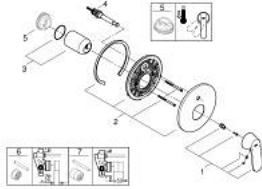

19 382 000 EUROSMART COSMOPOLITAN SINGLE-LEVER BATH MIXER

SPARE PARTS

- 1: Lever (Spare part-nr. 46682000)
- 2: Escutcheon (Spare part-nr. 46905000)
- 3: Cap (Spare part-nr. 02693000)
- 4: Diverter (Spare part-nr. 46737000)
- 5: Temperature limiter (Spare part-nr. 46308000)*
- 6: Extension set (Spare part-nr. 46191000)*
- 7: Extension set (Spare part-nr. 46343000)*

* Optional accessories