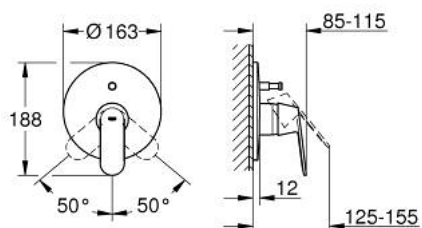

### PRODUCT DESCRIPTION

- Tyc: Chrome
- trim set for use with rough-in box 33 963 001 or 33 965 001
- without concealed body
- metal lever
- GROHE LongLife finish
- automatic diverter: bath/shower
- escutcheon and shaft sealing
- wall escutcheon
- covered fixing