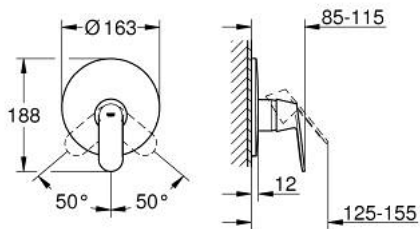

19 383 000 EUROSMART COSMOPOLITAN SINGLE-LEVER SHOWER MIXER

PRODUCT DESCRIPTION

- Colour: chrome
- trim set for use with rough-in box 33 963 001, 33 964 001, 33 965 001
- without concealed body
- metal lever
- GROHE LongLife finish
- escutcheon and shaft sealing
- wall escutcheon
- covered fixing

19 383 000 EUROSMART COSMOPOLITAN SINGLE-LEVER SHOWER MIXER

SPARE PARTS

- 1: Lever (Spare part-nr. 46682000)
 - 2: Escutcheon (Spare part-nr. 46904000)
 - 3: Cap (Spare part-nr. 02693000)
 - 4: Temperature limiter (Spare part-nr. 46308000)*
 - 5: Extension set (Spare part-nr. 46191000)*
 - 6: Extension set (Spare part-nr. 46343000)*
- * Optional accessories