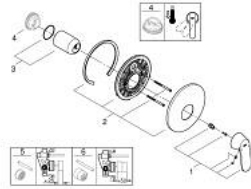

19 383 000 EUROSMART COSMOPOLITAN SINGLE-LEVER SHOWER MIXER

PRODUCT DESCRIPTION

- Colour: chrome
- trim set for use with rough-in box 33 963 001, 33 964 001, 33 965 001
- without concealed body
- metal lever
- GROHE LongLife finish
- escutcheon and shaft sealing
- wall escutcheon
- covered fixing

19 383 000 EUROSMART COSMOPOLITAN SINGLE-LEVER SHOWER MIXER

SPARE PARTS

- 1: Lever (Spare part-nr. 46682000)
 - 2: Escutcheon (Spare part-nr. 46904000)
 - 3: Cap (Spare part-nr. 02693000)
 - 4: Temperature limiter (Spare part-nr. 46308000)*
 - 5: Extension set (Spare part-nr. 46191000)*
 - 6: Extension set (Spare part-nr. 46343000)*
- * Optional accessories