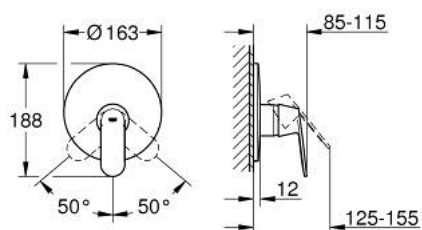

19 383 000 EUROSMART COSMOPOLITAN SINGLE-LEVER SHOWER MIXER

PRODUCT DESCRIPTION

- Tyc: Chrome
- trim set for use with rough-in box 33 963 001, 33 964 001, 33 965 001
- without concealed body
- metal lever
- GROHE LongLife finish
- escutcheon and shaft sealing
- wall escutcheon
- covered fixing

19 383 000 EUROSMART COSMOPOLITAN SINGLE-LEVER SHOWER MIXER

SPARE PARTS

- 1: Lever (Spare part-nr. 46682000)
 - 2: Escutcheon (Spare part-nr. 46904000)
 - 3: Cap (Spare part-nr. 02693000)
 - 4: Temperature limiter (Spare part-nr. 46308000)*
 - 5: Extension set (Spare part-nr. 46191000)*
 - 6: Extension set (Spare part-nr. 46343000)*
- * Optional accessories