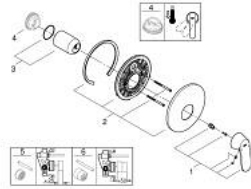

19 383 000 EUROSMART COSMOPOLITAN SINGLE-LEVER SHOWER MIXER

PRODUCT DESCRIPTION

- Tyc: Chrome
- trim set for use with rough-in box 33 963 001, 33 964 001, 33 965 001
- without concealed body
- metal lever
- GROHE LongLife finish
- escutcheon and shaft sealing
- wall escutcheon
- covered fixing

19 383 000 EUROSMART COSMOPOLITAN SINGLE-LEVER SHOWER MIXER

SPARE PARTS

- 1: Lever (Spare part-nr. 46682000)
 - 2: Escutcheon (Spare part-nr. 46904000)
 - 3: Cap (Spare part-nr. 02693000)
 - 4: Temperature limiter (Spare part-nr. 46308000)*
 - 5: Extension set (Spare part-nr. 46191000)*
 - 6: Extension set (Spare part-nr. 46343000)*
- * Optional accessories