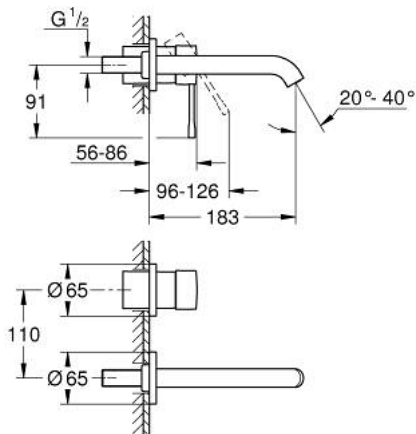

## 19 408 001 ESSENCE TWO-HOLE BASIN MIXER M-SIZE

### PRODUCT DESCRIPTION

- Colour: chrome
- wall mounted
- trim set for use with rough-in set 23 571 000 / 32 635 000
- without concealed body
- metal escutcheon
- metal lever
- GROHE LongLife finish
- GROHE EcoJoy - less water, perfect flow
- maximum flow rate (at 3 bar): 5.7 l/min
- GROHE AquaGuide adjustable mousseur
- center distance 110 mm
- projection 183 mm
- min. recommended pressure 1.0 bar

### SPARE PARTS

- 1: Lever (Spare part-nr. 46916000)
  - 2: Spout (Spare part-nr. 48638000)
  - 2.1: Mousseur (Spare part-nr. 48480000)
  - 2.2: Screw (Spare part-nr. 43094000)
  - 3: Extension (Spare part-nr. 46943000)\*
- \* Optional accessories