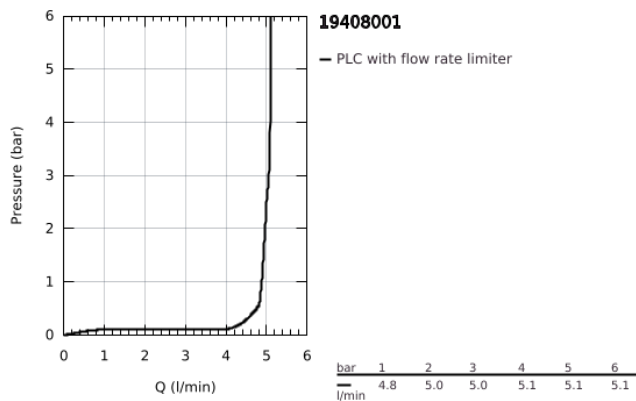

## 19 408 001 ESSENCE TWO-HOLE BASIN MIXER M-SIZE

### PRODUCT DESCRIPTION

- Colour: chrome
- wall mounted
- trim set for use with rough-in set 23 571 000 / 32 635 000
- without concealed body
- metal escutcheon
- metal lever
- GROHE LongLife finish
- GROHE EcoJoy mousseur 5.7 l/min
- GROHE AquaGuide adjustable mousseur
- center distance 110 mm
- projection 183 mm
- min. recommended pressure 1.0 bar