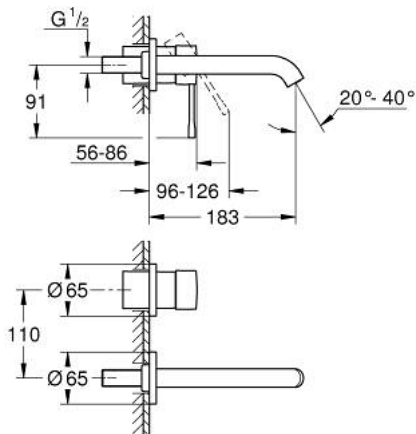

## 19 408 001 ESSENCE TWO-HOLE BASIN MIXER M-SIZE

### PRODUCT DESCRIPTION

- Colour: chrome
- wall mounted
- trim set for use with rough-in set 23 571 000 / 32 635 000
- without concealed body
- metal escutcheon
- metal lever
- GROHE LongLife finish
- GROHE EcoJoy mousseur 5.7 l/min
- GROHE AquaGuide adjustable mousseur
- center distance 110 mm
- projection 183 mm
- min. recommended pressure 1.0 bar

### SPARE PARTS

- 1: Lever (Spare part-nr. 46916000)
- 2: Spout (Spare part-nr. 48638000)
- 2.1: Mousseur (Spare part-nr. 48480000)
- 2.2: Screw (Spare part-nr. 43094000)
- 3: Extension (Spare part-nr. 46943000)\*
- \* Optional accessories