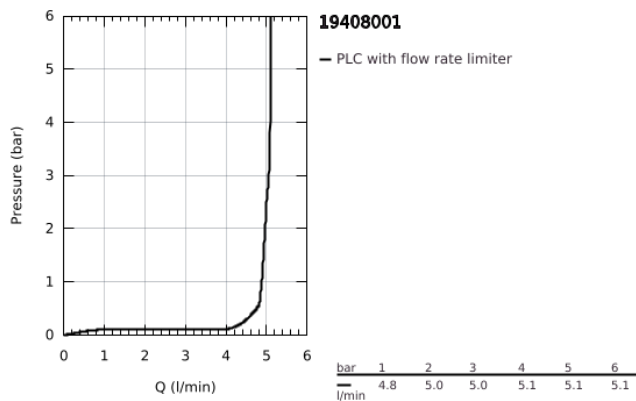

## 19 408 001 ESSENCE TWO-HOLE BASIN MIXER M-SIZE

### PRODUCT DESCRIPTION

- Colour: chrome
- wall mounted
- trim set for use with rough-in set 23 571 000 / 32 635 000
- without concealed body
- metal escutcheon
- metal lever
- GROHE LongLife finish
- GROHE EcoJoy - less water, perfect flow
- maximum flow rate (at 3 bar): 5.7 l/min
- GROHE AquaGuide adjustable mousseur
- center distance 110 mm
- projection 183 mm
- min. recommended pressure 1.0 bar