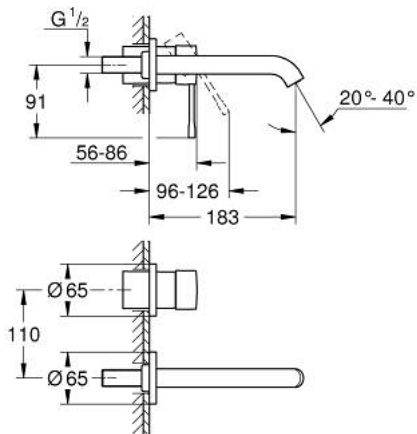

19 408 001 ESSENCE TWO-HOLE BASIN MIXER M-SIZE

PRODUCT DESCRIPTION

- Tyc: Chrome
- wall mounted
- trim set for use with rough-in set 23 571 000 / 32 635 000
- without concealed body
- metal escutcheon
- metal lever
- GROHE LongLife finish
- GROHE EcoJoy mousseur 5.7 l/min
- GROHE AquaGuide adjustable mousseur
- center distance 110 mm
- projection 183 mm
- min. recommended pressure 1.0 bar

19 408 001 **ESSENCE TWO-HOLE BASIN MIXER**
M-SIZE

SPARE PARTS

- 1: Lever (Spare part-nr. 46916000)
- 2: Spout (Spare part-nr. 48638000)
- 2.1: Mousseur (Spare part-nr. 48480000)
- 2.2: Screw (Spare part-nr. 43094000)
- 3: Extension (Spare part-nr. 46943000)*
- * Optional accessories