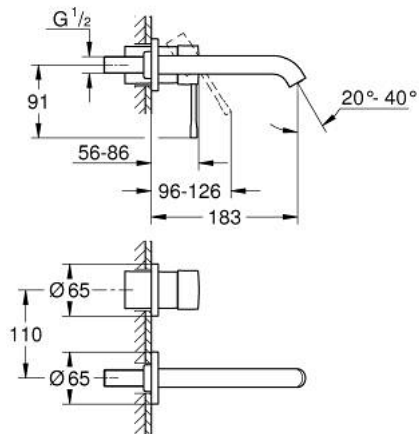

## 19 408 001 ESSENCE TWO-HOLE BASIN MIXER M-SIZE

### PRODUCT DESCRIPTION

- Tyc: Chrome
- wall mounted
- trim set for use with rough-in set 23 571 000 / 32 635 000
- without concealed body
- metal escutcheon
- metal lever
- GROHE LongLife finish
- GROHE EcoJoy - Less water, perfect flow
- maximum flow rate (at 3 bar): 5.7 l/min
- GROHE AquaGuide adjustable mousseur
- center distance 110 mm
- projection 183 mm
- min. recommended pressure 1.0 bar

### SPARE PARTS

- 1: Lever (Spare part-nr. 46916000)
  - 2: Spout (Spare part-nr. 48638000)
  - 2.1: Mousseur (Spare part-nr. 48480000)
  - 2.2: Screw (Spare part-nr. 43094000)
  - 3: Extension (Spare part-nr. 46943000)\*
- \* Optional accessories