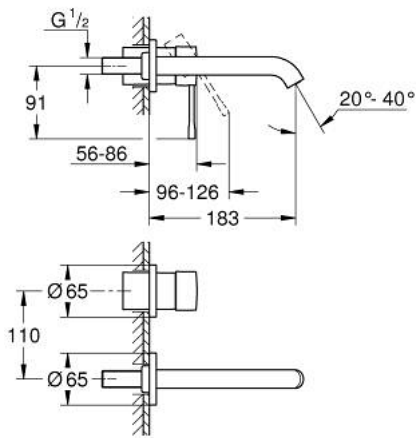

19 408 A01 ESSENCE TWO-HOLE BASIN MIXER M-SIZE

PRODUCT DESCRIPTION

- Colour: hard graphite
- wall mounted
- trim set for use with rough-in set 23 571 000 / 32 635 000
- without concealed body
- metal escutcheon
- metal lever
- GROHE LongLife finish
- GROHE EcoJoy - less water, perfect flow
- maximum flow rate (at 3 bar): 5.7 l/min
- GROHE AquaGuide adjustable mousseur
- center distance 110 mm
- projection 183 mm
- min. recommended pressure 1.0 bar

19 408 A01 ESSENCE TWO-HOLE BASIN MIXER M-SIZE

SPARE PARTS

- 1: Lever (Spare part-nr. 46916A00)
- 2: Spout (Spare part-nr. 48638A00)
- 2.1: Mousseur (Spare part-nr. 48480000)
- 2.2: Screw (Spare part-nr. 43094000)
- 3: Extension (Spare part-nr. 46943000)*
- * Optional accessories