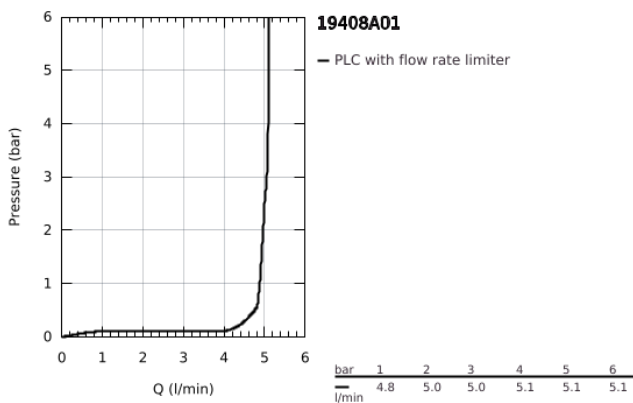

19 408 A01 ESSENCE TWO-HOLE BASIN MIXER M-SIZE

PRODUCT DESCRIPTION

- Colour: hard graphite
- wall mounted
- trim set for use with rough-in set 23 571 000 / 32 635 000
- without concealed body
- metal escutcheon
- metal lever
- GROHE LongLife finish
- GROHE EcoJoy - less water, perfect flow
- maximum flow rate (at 3 bar): 5.7 l/min
- GROHE AquaGuide adjustable mousseur
- center distance 110 mm
- projection 183 mm
- min. recommended pressure 1.0 bar

19 408 A01 ESSENCE TWO-HOLE BASIN MIXER M-SIZE

SPARE PARTS

- 1: Lever (Spare part-nr. 46916A00)
- 2: Spout (Spare part-nr. 48638A00)
- 2.1: Mousseur (Spare part-nr. 48480000)
- 2.2: Screw (Spare part-nr. 43094000)
- 3: Extension (Spare part-nr. 46943000)*
- * Optional accessories