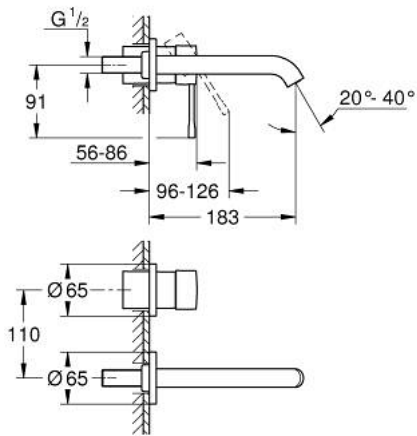

19 408 A01 ESSENCE TWO-HOLE BASIN MIXER M-SIZE

PRODUCT DESCRIPTION

- Tyc: hard graphite
- wall mounted
- trim set for use with rough-in set 23 571 000 / 32 635 000
- without concealed body
- metal escutcheon
- metal lever
- GROHE LongLife finish
- GROHE EcoJoy mousseur 5.7 l/min
- GROHE AquaGuide adjustable mousseur
- center distance 110 mm
- projection 183 mm
- min. recommended pressure 1.0 bar

19 408 A01 ESSENCE TWO-HOLE BASIN MIXER M-SIZE

SPARE PARTS

- 1: Lever (Spare part-nr. 46916A00)
- 2: Spout (Spare part-nr. 48638A00)
- 2.1: Mousseur (Spare part-nr. 48480000)
- 2.2: Screw (Spare part-nr. 43094000)
- 3: Extension (Spare part-nr. 46943000)*
- * Optional accessories