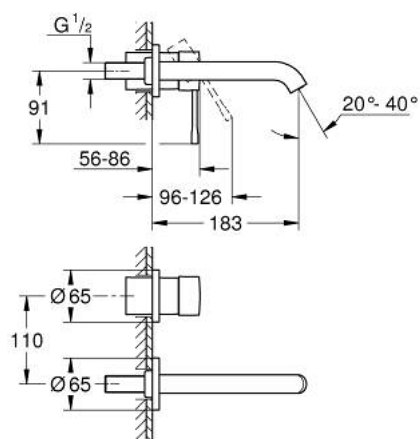

19 408 A01 ESSENCE TWO-HOLE BASIN MIXER M-SIZE

PRODUCT DESCRIPTION

- Tyc: hard graphite
- wall mounted
- trim set for use with rough-in set 23 571 000 / 32 635 000
- without concealed body
- metal escutcheon
- metal lever
- GROHE LongLife finish
- GROHE EcoJoy - Less water, perfect flow
- maximum flow rate (at 3 bar): 5.7 l/min
- GROHE AquaGuide adjustable mousseur
- center distance 110 mm
- projection 183 mm
- min. recommended pressure 1.0 bar

19 408 A01 ESSENCE TWO-HOLE BASIN MIXER M-SIZE

SPARE PARTS

- 1: Lever (Spare part-nr. 46916A00)
 - 2: Spout (Spare part-nr. 48638A00)
 - 2.1: Mousseur (Spare part-nr. 48480000)
 - 2.2: Screw (Spare part-nr. 43094000)
 - 3: Extension (Spare part-nr. 46943000)*
- * Optional accessories