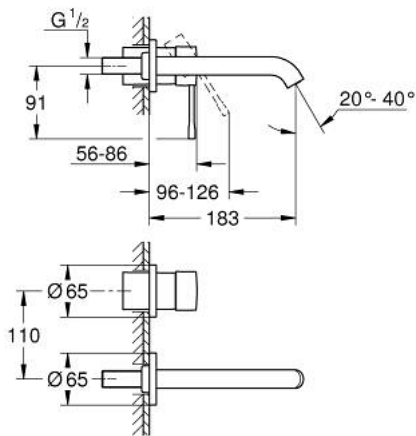

19 408 AL1 ESSENCE TWO-HOLE BASIN MIXER M-SIZE

PRODUCT DESCRIPTION

- Colour: brushed hard graphite
- wall mounted
- trim set for use with rough-in set 23 571 000 / 32 635 000
- without concealed body
- metal escutcheon
- metal lever
- GROHE LongLife finish
- GROHE EcoJoy - less water, perfect flow
- maximum flow rate (at 3 bar): 5.7 l/min
- GROHE AquaGuide adjustable mousseur
- center distance 110 mm
- projection 183 mm
- min. recommended pressure 1.0 bar

19 408 AL1 ESSENCE TWO-HOLE BASIN MIXER M-SIZE

SPARE PARTS

- 1: Lever (Spare part-nr. 46916AL0)
- 2: Spout (Spare part-nr. 48638AL0)
- 2.1: Mousseur (Spare part-nr. 48480000)
- 2.2: Screw (Spare part-nr. 43094000)
- 3: Extension (Spare part-nr. 46943000)*
- * Optional accessories