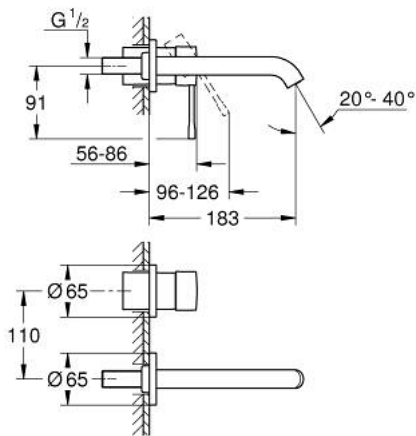

19 408 AL1 ESSENCE TWO-HOLE BASIN MIXER M-SIZE

PRODUCT DESCRIPTION

- Colour: brushed hard graphite
- wall mounted
- trim set for use with rough-in set 23 571 000 / 32 635 000
- without concealed body
- metal escutcheon
- metal lever
- GROHE LongLife finish
- GROHE EcoJoy mousseur 5.7 l/min
- GROHE AquaGuide adjustable mousseur
- center distance 110 mm
- projection 183 mm
- min. recommended pressure 1.0 bar

19 408 AL1 ESSENCE TWO-HOLE BASIN MIXER M-SIZE

SPARE PARTS

- 1: Lever (Spare part-nr. 46916AL0)
- 2: Spout (Spare part-nr. 48638AL0)
- 2.1: Mousseur (Spare part-nr. 48480000)
- 2.2: Screw (Spare part-nr. 43094000)
- 3: Extension (Spare part-nr. 46943000)*
- * Optional accessories