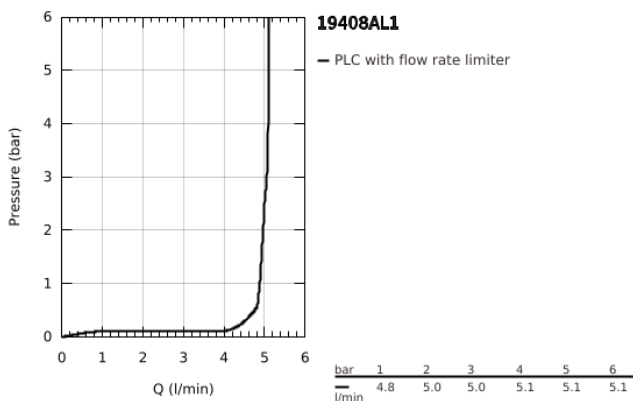

19 408 AL1 ESSENCE TWO-HOLE BASIN MIXER M-SIZE

PRODUCT DESCRIPTION

- Colour: brushed hard graphite
- wall mounted
- trim set for use with rough-in set 23 571 000 / 32 635 000
- without concealed body
- metal escutcheon
- metal lever
- GROHE LongLife finish
- GROHE EcoJoy mousseur 5.7 l/min
- GROHE AquaGuide adjustable mousseur
- center distance 110 mm
- projection 183 mm
- min. recommended pressure 1.0 bar

19 408 AL1 ESSENCE TWO-HOLE BASIN MIXER M-SIZE

SPARE PARTS

- 1: Lever (Spare part-nr. 46916AL0)
- 2: Spout (Spare part-nr. 48638AL0)
- 2.1: Mousseur (Spare part-nr. 48480000)
- 2.2: Screw (Spare part-nr. 43094000)
- 3: Extension (Spare part-nr. 46943000)*
- * Optional accessories