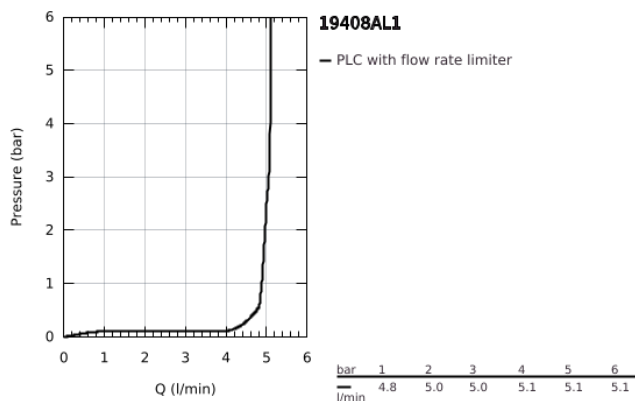

19 408 AL1 ESSENCE TWO-HOLE BASIN MIXER M-SIZE

PRODUCT DESCRIPTION

- Colour: brushed hard graphite
- wall mounted
- trim set for use with rough-in set 23 571 000 / 32 635 000
- without concealed body
- metal escutcheon
- metal lever
- GROHE LongLife finish
- GROHE EcoJoy - less water, perfect flow
- maximum flow rate (at 3 bar): 5.7 l/min
- GROHE AquaGuide adjustable mousseur
- center distance 110 mm
- projection 183 mm
- min. recommended pressure 1.0 bar

19 408 AL1 ESSENCE TWO-HOLE BASIN MIXER M-SIZE

SPARE PARTS

- 1: Lever (Spare part-nr. 46916AL0)
- 2: Spout (Spare part-nr. 48638AL0)
- 2.1: Mousseur (Spare part-nr. 48480000)
- 2.2: Screw (Spare part-nr. 43094000)
- 3: Extension (Spare part-nr. 46943000)*
- * Optional accessories