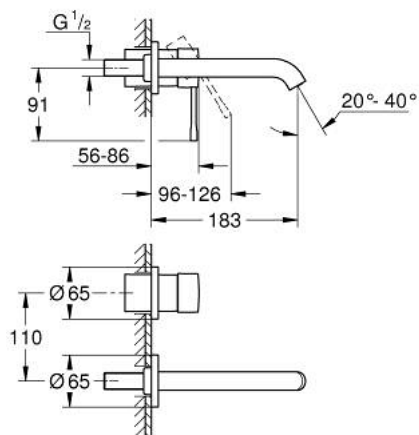

## 19 408 AL1 ESSENCE TWO-HOLE BASIN MIXER M-SIZE

### PRODUCT DESCRIPTION

- Tyc: brushed hard graphite
- wall mounted
- trim set for use with rough-in set 23 571 000 / 32 635 000
- without concealed body
- metal escutcheon
- metal lever
- GROHE LongLife finish
- GROHE EcoJoy mousseur 5.7 l/min
- GROHE AquaGuide adjustable mousseur
- center distance 110 mm
- projection 183 mm
- min. recommended pressure 1.0 bar

### SPARE PARTS

- 1: Lever (Spare part-nr. 46916AL0)
- 2: Spout (Spare part-nr. 48638AL0)
- 2.1: Mousseur (Spare part-nr. 48480000)
- 2.2: Screw (Spare part-nr. 43094000)
- 3: Extension (Spare part-nr. 46943000)\*
- \* Optional accessories