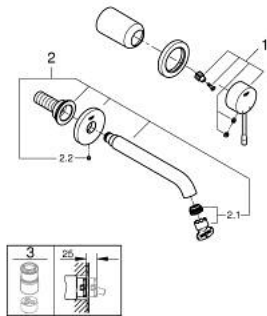

## 19 408 AL1 ESSENCE TWO-HOLE BASIN MIXER M-SIZE

### PRODUCT DESCRIPTION

- Tyc: brushed hard graphite
- wall mounted
- trim set for use with rough-in set 23 571 000 / 32 635 000
- without concealed body
- metal escutcheon
- metal lever
- GROHE LongLife finish
- GROHE EcoJoy mousseur 5.7 l/min
- GROHE AquaGuide adjustable mousseur
- center distance 110 mm
- projection 183 mm
- min. recommended pressure 1.0 bar

### SPARE PARTS

- 1: Lever (Spare part-nr. 46916AL0)
- 2: Spout (Spare part-nr. 48638AL0)
- 2.1: Mousseur (Spare part-nr. 48480000)
- 2.2: Screw (Spare part-nr. 43094000)
- 3: Extension (Spare part-nr. 46943000)\*
- \* Optional accessories