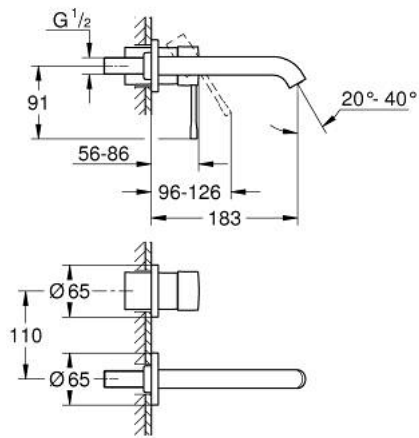

19 408 AL1 ESSENCE TWO-HOLE BASIN MIXER M-SIZE

PRODUCT DESCRIPTION

- Tyc: brushed hard graphite
- wall mounted
- trim set for use with rough-in set 23 571 000 / 32 635 000
- without concealed body
- metal escutcheon
- metal lever
- GROHE LongLife finish
- GROHE EcoJoy - Less water, perfect flow
- maximum flow rate (at 3 bar): 5.7 l/min
- GROHE AquaGuide adjustable mousseur
- center distance 110 mm
- projection 183 mm
- min. recommended pressure 1.0 bar

19 408 AL1 ESSENCE TWO-HOLE BASIN MIXER M-SIZE

SPARE PARTS

- 1: Lever (Spare part-nr. 46916AL0)
 - 2: Spout (Spare part-nr. 48638AL0)
 - 2.1: Mousseur (Spare part-nr. 48480000)
 - 2.2: Screw (Spare part-nr. 43094000)
 - 3: Extension (Spare part-nr. 46943000)*
- * Optional accessories