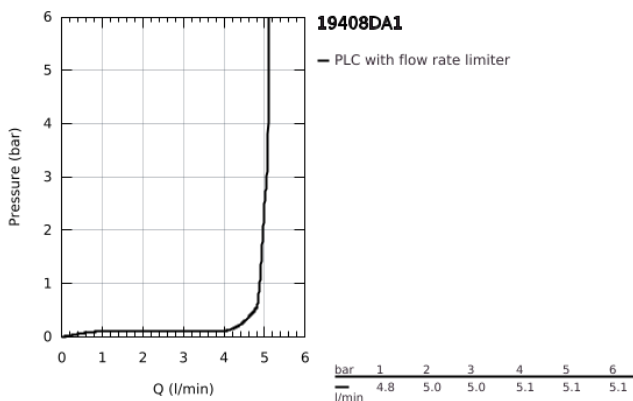

19 408 DA1 ESSENCE TWO-HOLE BASIN MIXER M-SIZE

PRODUCT DESCRIPTION

- Colour: warm sunset
- wall mounted
- trim set for use with rough-in set 23 571 000 / 32 635 000
- without concealed body
- metal escutcheon
- metal lever
- GROHE LongLife finish
- GROHE EcoJoy mousseur 5.7 l/min
- GROHE AquaGuide adjustable mousseur
- center distance 110 mm
- projection 183 mm
- min. recommended pressure 1.0 bar

19 408 DA1 ESSENCE TWO-HOLE BASIN MIXER M-SIZE

SPARE PARTS

- 1: Lever (Spare part-nr. 46916DA0)
 - 2: Spout (Spare part-nr. 48638DA0)
 - 2.1: Mousseur (Spare part-nr. 48480000)
 - 2.2: Screw (Spare part-nr. 43094000)
 - 3: Extension (Spare part-nr. 46943000)*
- * Optional accessories