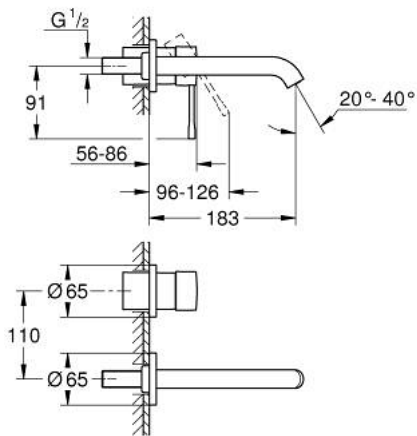

19 408 DA1 ESSENCE TWO-HOLE BASIN MIXER M-SIZE

PRODUCT DESCRIPTION

- Colour: warm sunset
- wall mounted
- trim set for use with rough-in set 23 571 000 / 32 635 000
- without concealed body
- metal escutcheon
- metal lever
- GROHE LongLife finish
- GROHE EcoJoy - less water, perfect flow
- maximum flow rate (at 3 bar): 5.7 l/min
- GROHE AquaGuide adjustable mousseur
- center distance 110 mm
- projection 183 mm
- min. recommended pressure 1.0 bar

19 408 DA1 ESSENCE TWO-HOLE BASIN MIXER M-SIZE

SPARE PARTS

- 1: Lever (Spare part-nr. 46916DA0)
- 2: Spout (Spare part-nr. 48638DA0)
- 2.1: Mousseur (Spare part-nr. 48480000)
- 2.2: Screw (Spare part-nr. 43094000)
- 3: Extension (Spare part-nr. 46943000)*
- * Optional accessories