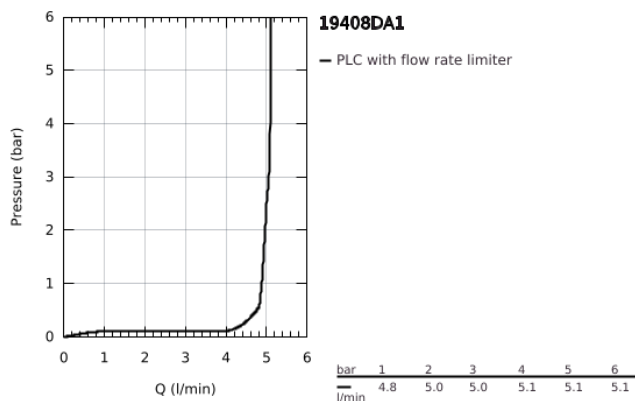

19 408 DA1 ESSENCE TWO-HOLE BASIN MIXER M-SIZE

PRODUCT DESCRIPTION

- Colour: warm sunset
- wall mounted
- trim set for use with rough-in set 23 571 000 / 32 635 000
- without concealed body
- metal escutcheon
- metal lever
- GROHE LongLife finish
- GROHE EcoJoy - less water, perfect flow
- maximum flow rate (at 3 bar): 5.7 l/min
- GROHE AquaGuide adjustable mousseur
- center distance 110 mm
- projection 183 mm
- min. recommended pressure 1.0 bar

19 408 DA1 ESSENCE TWO-HOLE BASIN MIXER M-SIZE

SPARE PARTS

- 1: Lever (Spare part-nr. 46916DA0)
- 2: Spout (Spare part-nr. 48638DA0)
- 2.1: Mousseur (Spare part-nr. 48480000)
- 2.2: Screw (Spare part-nr. 43094000)
- 3: Extension (Spare part-nr. 46943000)*
- * Optional accessories