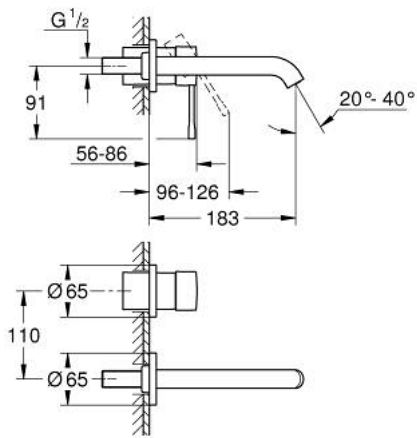

19 408 DA1 ESSENCE TWO-HOLE BASIN MIXER M-SIZE

PRODUCT DESCRIPTION

- Colour: warm sunset
- wall mounted
- trim set for use with rough-in set 23 571 000 / 32 635 000
- without concealed body
- metal escutcheon
- metal lever
- GROHE LongLife finish
- GROHE EcoJoy mousseur 5.7 l/min
- GROHE AquaGuide adjustable mousseur
- center distance 110 mm
- projection 183 mm
- min. recommended pressure 1.0 bar

19 408 DA1 ESSENCE TWO-HOLE BASIN MIXER M-SIZE

SPARE PARTS

- 1: Lever (Spare part-nr. 46916DA0)
 - 2: Spout (Spare part-nr. 48638DA0)
 - 2.1: Mousseur (Spare part-nr. 48480000)
 - 2.2: Screw (Spare part-nr. 43094000)
 - 3: Extension (Spare part-nr. 46943000)*
- * Optional accessories