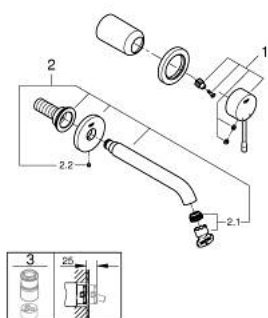

19 408 DA1 ESSENCE TWO-HOLE BASIN MIXER M-SIZE

PRODUCT DESCRIPTION

- Tyc: warm sunset
- wall mounted
- trim set for use with rough-in set 23 571 000 / 32 635 000
- without concealed body
- metal escutcheon
- metal lever
- GROHE LongLife finish
- GROHE EcoJoy mousseur 5.7 l/min
- GROHE AquaGuide adjustable mousseur
- center distance 110 mm
- projection 183 mm
- min. recommended pressure 1.0 bar

19 408 DA1 ESSENCE TWO-HOLE BASIN MIXER M-SIZE

SPARE PARTS

- 1: Lever (Spare part-nr. 46916DA0)
- 2: Spout (Spare part-nr. 48638DA0)
- 2.1: Mousseur (Spare part-nr. 48480000)
- 2.2: Screw (Spare part-nr. 43094000)
- 3: Extension (Spare part-nr. 46943000)*
- * Optional accessories