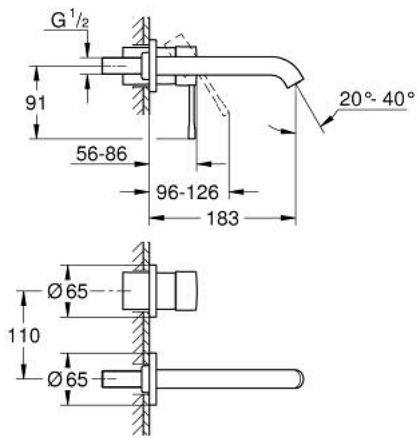

## 19 408 DA1 ESSENCE TWO-HOLE BASIN MIXER M-SIZE

### PRODUCT DESCRIPTION

- Tyc: warm sunset
- wall mounted
- trim set for use with rough-in set 23 571 000 / 32 635 000
- without concealed body
- metal escutcheon
- metal lever
- GROHE LongLife finish
- GROHE EcoJoy - Less water, perfect flow
- maximum flow rate (at 3 bar): 5.7 l/min
- GROHE AquaGuide adjustable mousseur
- center distance 110 mm
- projection 183 mm
- min. recommended pressure 1.0 bar

### SPARE PARTS

- 1: Lever (Spare part-nr. 46916DA0)
- 2: Spout (Spare part-nr. 48638DA0)
- 2.1: Mousseur (Spare part-nr. 48480000)
- 2.2: Screw (Spare part-nr. 43094000)
- 3: Extension (Spare part-nr. 46943000)\*
- \* Optional accessories