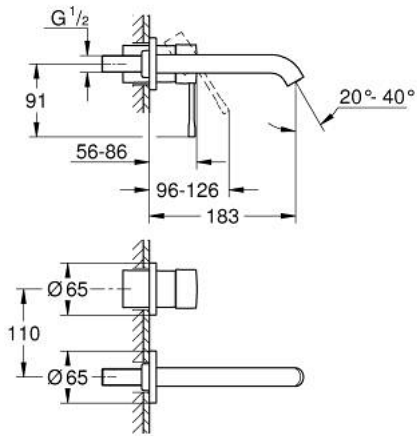

19 408 DA1 ESSENCE TWO-HOLE BASIN MIXER M-SIZE

PRODUCT DESCRIPTION

- Tyc: warm sunset
- wall mounted
- trim set for use with rough-in set 23 571 000 / 32 635 000
- without concealed body
- metal escutcheon
- metal lever
- GROHE LongLife finish
- GROHE EcoJoy - Less water, perfect flow
- maximum flow rate (at 3 bar): 5.7 l/min
- GROHE AquaGuide adjustable mousseur
- center distance 110 mm
- projection 183 mm
- min. recommended pressure 1.0 bar

19 408 DA1 ESSENCE TWO-HOLE BASIN MIXER M-SIZE

SPARE PARTS

- 1: Lever (Spare part-nr. 46916DA0)
- 2: Spout (Spare part-nr. 48638DA0)
- 2.1: Mousseur (Spare part-nr. 48480000)
- 2.2: Screw (Spare part-nr. 43094000)
- 3: Extension (Spare part-nr. 46943000)*
- * Optional accessories