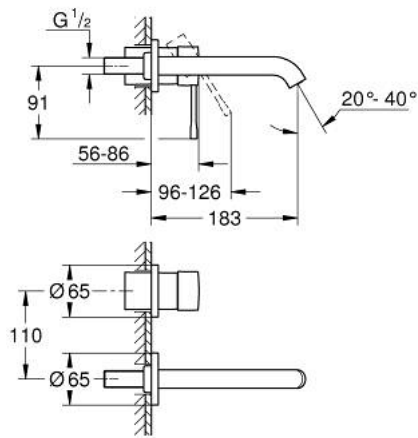

## 19 408 DC1 ESSENCE TWO-HOLE BASIN MIXER M-SIZE

### PRODUCT DESCRIPTION

- Colour: supersteel
- wall mounted
- trim set for use with rough-in set 23 571 000 / 32 635 000
- without concealed body
- metal escutcheon
- metal lever
- GROHE LongLife finish
- GROHE EcoJoy mousseur 5.7 l/min
- GROHE AquaGuide adjustable mousseur
- center distance 110 mm
- projection 183 mm
- min. recommended pressure 1.0 bar

### SPARE PARTS

- 1: Lever (Spare part-nr. 46916DC0)
- 2: Spout (Spare part-nr. 48638DC0)
- 2.1: Mousseur (Spare part-nr. 48480000)
- 2.2: Screw (Spare part-nr. 43094000)
- 3: Extension (Spare part-nr. 46943000)\*
- \* Optional accessories