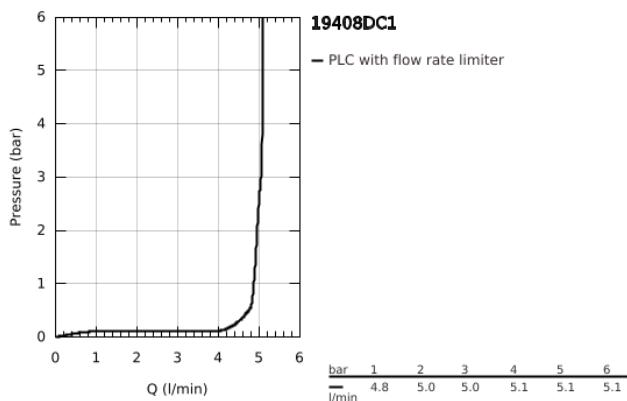

19 408 DC1 ESSENCE TWO-HOLE BASIN MIXER M-SIZE

PRODUCT DESCRIPTION

- Colour: supersteel
- wall mounted
- trim set for use with rough-in set 23 571 000 / 32 635 000
- without concealed body
- metal escutcheon
- metal lever
- GROHE LongLife finish
- GROHE EcoJoy - less water, perfect flow
- maximum flow rate (at 3 bar): 5.7 l/min
- GROHE AquaGuide adjustable mousseur
- center distance 110 mm
- projection 183 mm
- min. recommended pressure 1.0 bar

19 408 DC1 ESSENCE TWO-HOLE BASIN MIXER M-SIZE

SPARE PARTS

- 1: Lever (Spare part-nr. 46916DC0)
- 2: Spout (Spare part-nr. 48638DC0)
- 2.1: Mousseur (Spare part-nr. 48480000)
- 2.2: Screw (Spare part-nr. 43094000)
- 3: Extension (Spare part-nr. 46943000)*
- * Optional accessories