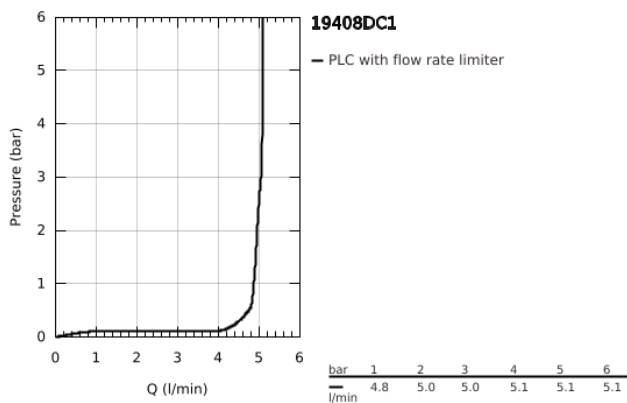

## 19 408 DC1 ESSENCE TWO-HOLE BASIN MIXER M-SIZE

### PRODUCT DESCRIPTION

- Colour: supersteel
- wall mounted
- trim set for use with rough-in set 23 571 000 / 32 635 000
- without concealed body
- metal escutcheon
- metal lever
- GROHE LongLife finish
- GROHE EcoJoy mousseur 5.7 l/min
- GROHE AquaGuide adjustable mousseur
- center distance 110 mm
- projection 183 mm
- min. recommended pressure 1.0 bar