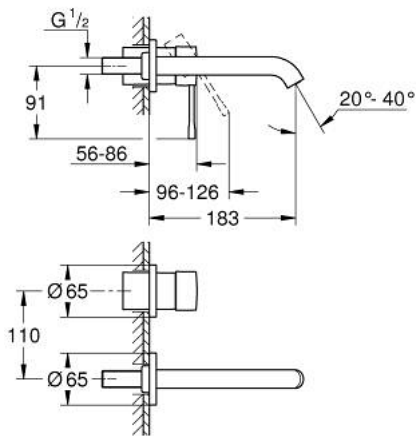

19 408 DC1 ESSENCE TWO-HOLE BASIN MIXER M-SIZE

PRODUCT DESCRIPTION

- Colour: supersteel
- wall mounted
- trim set for use with rough-in set 23 571 000 / 32 635 000
- without concealed body
- metal escutcheon
- metal lever
- GROHE LongLife finish
- GROHE EcoJoy - less water, perfect flow
- maximum flow rate (at 3 bar): 5.7 l/min
- GROHE AquaGuide adjustable mousseur
- center distance 110 mm
- projection 183 mm
- min. recommended pressure 1.0 bar

19 408 DC1 ESSENCE TWO-HOLE BASIN MIXER M-SIZE

SPARE PARTS

- 1: Lever (Spare part-nr. 46916DC0)
- 2: Spout (Spare part-nr. 48638DC0)
- 2.1: Mousseur (Spare part-nr. 48480000)
- 2.2: Screw (Spare part-nr. 43094000)
- 3: Extension (Spare part-nr. 46943000)*
- * Optional accessories