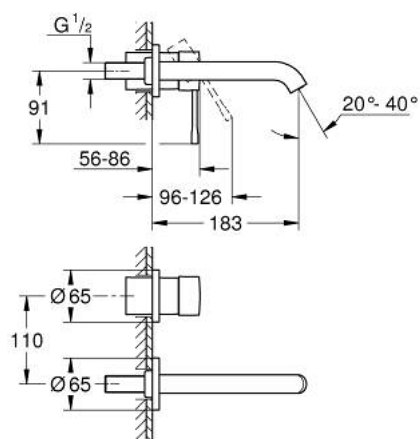

19 408 DC1 ESSENCE TWO-HOLE BASIN MIXER M-SIZE

PRODUCT DESCRIPTION

- Tyc: supersteel
- wall mounted
- trim set for use with rough-in set 23 571 000 / 32 635 000
- without concealed body
- metal escutcheon
- metal lever
- GROHE LongLife finish
- GROHE EcoJoy - Less water, perfect flow
- maximum flow rate (at 3 bar): 5.7 l/min
- GROHE AquaGuide adjustable mousseur
- center distance 110 mm
- projection 183 mm
- min. recommended pressure 1.0 bar

19 408 DC1 ESSENCE TWO-HOLE BASIN MIXER M-SIZE

SPARE PARTS

- 1: Lever (Spare part-nr. 46916DC0)
 - 2: Spout (Spare part-nr. 48638DC0)
 - 2.1: Mousseur (Spare part-nr. 48480000)
 - 2.2: Screw (Spare part-nr. 43094000)
 - 3: Extension (Spare part-nr. 46943000)*
- * Optional accessories