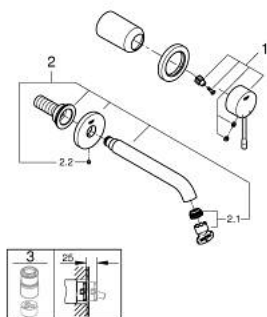

19 408 DC1 ESSENCE TWO-HOLE BASIN MIXER M-SIZE

PRODUCT DESCRIPTION

- Tyc: supersteel
- wall mounted
- trim set for use with rough-in set 23 571 000 / 32 635 000
- without concealed body
- metal escutcheon
- metal lever
- GROHE LongLife finish
- GROHE EcoJoy mousseur 5.7 l/min
- GROHE AquaGuide adjustable mousseur
- center distance 110 mm
- projection 183 mm
- min. recommended pressure 1.0 bar

19 408 DC1 ESSENCE TWO-HOLE BASIN MIXER M-SIZE

SPARE PARTS

- 1: Lever (Spare part-nr. 46916DC0)
- 2: Spout (Spare part-nr. 48638DC0)
- 2.1: Mousseur (Spare part-nr. 48480000)
- 2.2: Screw (Spare part-nr. 43094000)
- 3: Extension (Spare part-nr. 46943000)*
- * Optional accessories