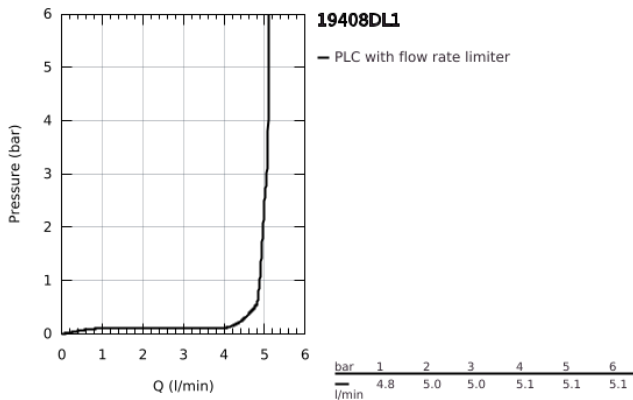

## 19 408 DL1 ESSENCE TWO-HOLE BASIN MIXER M-SIZE

### PRODUCT DESCRIPTION

- Colour: brushed warm sunset
- wall mounted
- trim set for use with rough-in set 23 571 000 / 32 635 000
- without concealed body
- metal escutcheon
- metal lever
- GROHE LongLife finish
- GROHE EcoJoy mousseur 5.7 l/min
- GROHE AquaGuide adjustable mousseur
- center distance 110 mm
- projection 183 mm
- min. recommended pressure 1.0 bar