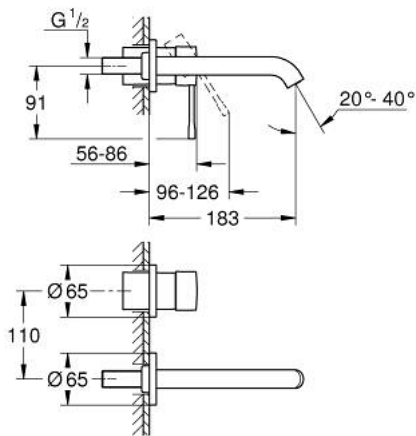

19 408 DL1 ESSENCE TWO-HOLE BASIN MIXER M-SIZE

PRODUCT DESCRIPTION

- Colour: brushed warm sunset
- wall mounted
- trim set for use with rough-in set 23 571 000 / 32 635 000
- without concealed body
- metal escutcheon
- metal lever
- GROHE LongLife finish
- GROHE EcoJoy - less water, perfect flow
- maximum flow rate (at 3 bar): 5.7 l/min
- GROHE AquaGuide adjustable mousseur
- center distance 110 mm
- projection 183 mm
- min. recommended pressure 1.0 bar

19 408 DL1 ESSENCE TWO-HOLE BASIN MIXER M-SIZE

SPARE PARTS

- 1: Lever (Spare part-nr. 46916DL0)
 - 2: Spout (Spare part-nr. 48638DL0)
 - 2.1: Mousseur (Spare part-nr. 48480000)
 - 2.2: Screw (Spare part-nr. 43094000)
 - 3: Extension (Spare part-nr. 46943000)*
- * Optional accessories