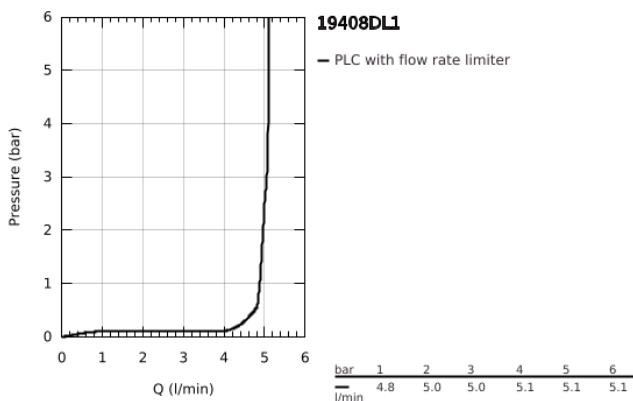

19 408 DL1 ESSENCE TWO-HOLE BASIN MIXER M-SIZE

PRODUCT DESCRIPTION

- Colour: brushed warm sunset
- wall mounted
- trim set for use with rough-in set 23 571 000 / 32 635 000
- without concealed body
- metal escutcheon
- metal lever
- GROHE LongLife finish
- GROHE EcoJoy - less water, perfect flow
- maximum flow rate (at 3 bar): 5.7 l/min
- GROHE AquaGuide adjustable mousseur
- center distance 110 mm
- projection 183 mm
- min. recommended pressure 1.0 bar

19 408 DL1 ESSENCE TWO-HOLE BASIN MIXER M-SIZE

SPARE PARTS

- 1: Lever (Spare part-nr. 46916DL0)
 - 2: Spout (Spare part-nr. 48638DL0)
 - 2.1: Mousseur (Spare part-nr. 48480000)
 - 2.2: Screw (Spare part-nr. 43094000)
 - 3: Extension (Spare part-nr. 46943000)*
- * Optional accessories