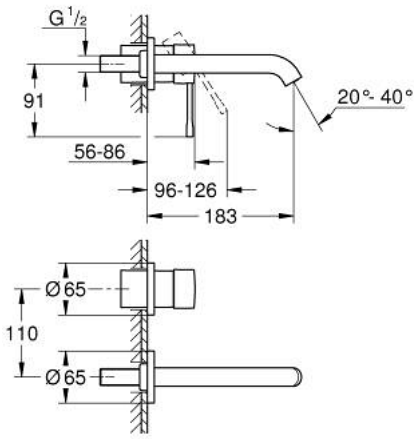

## 19 408 DL1 ESSENCE TWO-HOLE BASIN MIXER M-SIZE

### PRODUCT DESCRIPTION

- Colour: brushed warm sunset
- wall mounted
- trim set for use with rough-in set 23 571 000 / 32 635 000
- without concealed body
- metal escutcheon
- metal lever
- GROHE LongLife finish
- GROHE EcoJoy mousseur 5.7 l/min
- GROHE AquaGuide adjustable mousseur
- center distance 110 mm
- projection 183 mm
- min. recommended pressure 1.0 bar

### SPARE PARTS

- 1: Lever (Spare part-nr. 46916DL0)
  - 2: Spout (Spare part-nr. 48638DL0)
  - 2.1: Mousseur (Spare part-nr. 48480000)
  - 2.2: Screw (Spare part-nr. 43094000)
  - 3: Extension (Spare part-nr. 46943000)\*
- \* Optional accessories