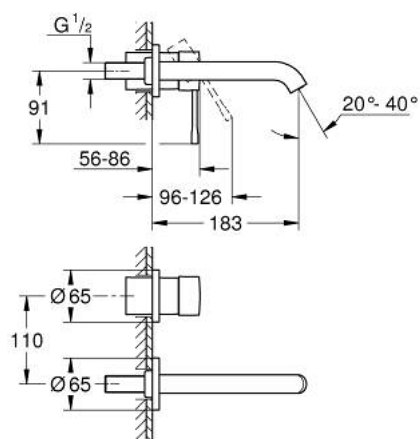

19 408 DL1 ESSENCE TWO-HOLE BASIN MIXER M-SIZE

PRODUCT DESCRIPTION

- Tyc: brushed warm sunset
- wall mounted
- trim set for use with rough-in set 23 571 000 / 32 635 000
- without concealed body
- metal escutcheon
- metal lever
- GROHE LongLife finish
- GROHE EcoJoy - Less water, perfect flow
- maximum flow rate (at 3 bar): 5.7 l/min
- GROHE AquaGuide adjustable mousseur
- center distance 110 mm
- projection 183 mm
- min. recommended pressure 1.0 bar

19 408 DL1 ESSENCE TWO-HOLE BASIN MIXER M-SIZE

SPARE PARTS

- 1: Lever (Spare part-nr. 46916DL0)
 - 2: Spout (Spare part-nr. 48638DL0)
 - 2.1: Mousseur (Spare part-nr. 48480000)
 - 2.2: Screw (Spare part-nr. 43094000)
 - 3: Extension (Spare part-nr. 46943000)*
- * Optional accessories