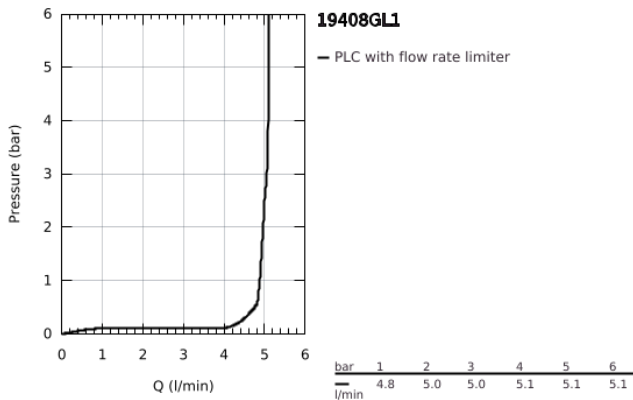

19 408 GL1 ESSENCE TWO-HOLE BASIN MIXER M-SIZE

PRODUCT DESCRIPTION

- Colour: cool sunrise
- wall mounted
- trim set for use with rough-in set 23 571 000 / 32 635 000
- without concealed body
- metal escutcheon
- metal lever
- GROHE LongLife finish
- GROHE EcoJoy mousseur 5.7 l/min
- GROHE AquaGuide adjustable mousseur
- center distance 110 mm
- projection 183 mm
- min. recommended pressure 1.0 bar

19 408 GL1 ESSENCE TWO-HOLE BASIN MIXER M-SIZE

SPARE PARTS

- 1: Lever (Spare part-nr. 46916GL0)
 - 2: Spout (Spare part-nr. 48638GL0)
 - 2.1: Mousseur (Spare part-nr. 48480000)
 - 2.2: Screw (Spare part-nr. 43094000)
 - 3: Extension (Spare part-nr. 46943000)*
- * Optional accessories