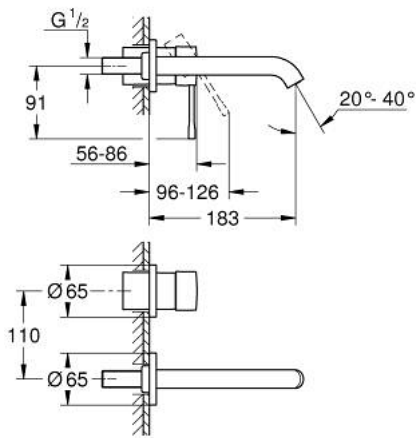

19 408 GL1 ESSENCE TWO-HOLE BASIN MIXER M-SIZE

PRODUCT DESCRIPTION

- Colour: cool sunrise
- wall mounted
- trim set for use with rough-in set 23 571 000 / 32 635 000
- without concealed body
- metal escutcheon
- metal lever
- GROHE LongLife finish
- GROHE EcoJoy mousseur 5.7 l/min
- GROHE AquaGuide adjustable mousseur
- center distance 110 mm
- projection 183 mm
- min. recommended pressure 1.0 bar

19 408 GL1 ESSENCE TWO-HOLE BASIN MIXER M-SIZE

SPARE PARTS

- 1: Lever (Spare part-nr. 46916GL0)
 - 2: Spout (Spare part-nr. 48638GL0)
 - 2.1: Mousseur (Spare part-nr. 48480000)
 - 2.2: Screw (Spare part-nr. 43094000)
 - 3: Extension (Spare part-nr. 46943000)*
- * Optional accessories