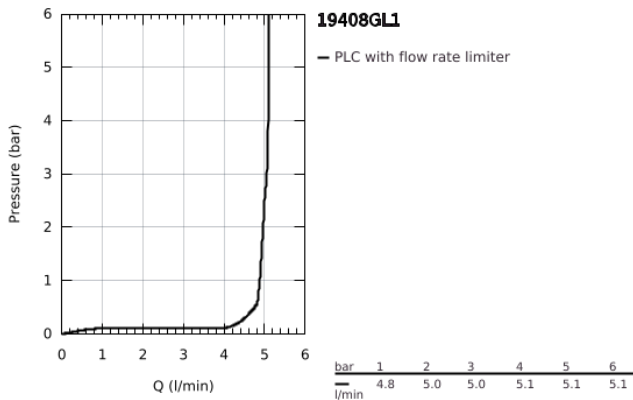

19 408 GL1 ESSENCE TWO-HOLE BASIN MIXER M-SIZE

PRODUCT DESCRIPTION

- Colour: cool sunrise
- wall mounted
- trim set for use with rough-in set 23 571 000 / 32 635 000
- without concealed body
- metal escutcheon
- metal lever
- GROHE LongLife finish
- GROHE EcoJoy - less water, perfect flow
- maximum flow rate (at 3 bar): 5.7 l/min
- GROHE AquaGuide adjustable mousseur
- center distance 110 mm
- projection 183 mm
- min. recommended pressure 1.0 bar

19 408 GL1 ESSENCE TWO-HOLE BASIN MIXER M-SIZE

SPARE PARTS

- 1: Lever (Spare part-nr. 46916GL0)
- 2: Spout (Spare part-nr. 48638GL0)
- 2.1: Mousseur (Spare part-nr. 48480000)
- 2.2: Screw (Spare part-nr. 43094000)
- 3: Extension (Spare part-nr. 46943000)*
- * Optional accessories