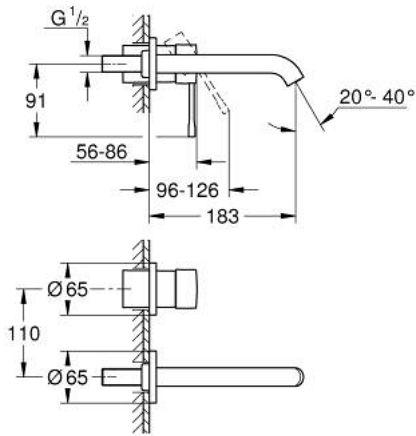

19 408 GL1 ESSENCE TWO-HOLE BASIN MIXER M-SIZE

PRODUCT DESCRIPTION

- Colour: cool sunrise
- wall mounted
- trim set for use with rough-in set 23 571 000 / 32 635 000
- without concealed body
- metal escutcheon
- metal lever
- GROHE LongLife finish
- GROHE EcoJoy - less water, perfect flow
- maximum flow rate (at 3 bar): 5.7 l/min
- GROHE AquaGuide adjustable mousseur
- center distance 110 mm
- projection 183 mm
- min. recommended pressure 1.0 bar

19 408 GL1 ESSENCE TWO-HOLE BASIN MIXER M-SIZE

SPARE PARTS

- 1: Lever (Spare part-nr. 46916GL0)
- 2: Spout (Spare part-nr. 48638GL0)
- 2.1: Mousseur (Spare part-nr. 48480000)
- 2.2: Screw (Spare part-nr. 43094000)
- 3: Extension (Spare part-nr. 46943000)*
- * Optional accessories