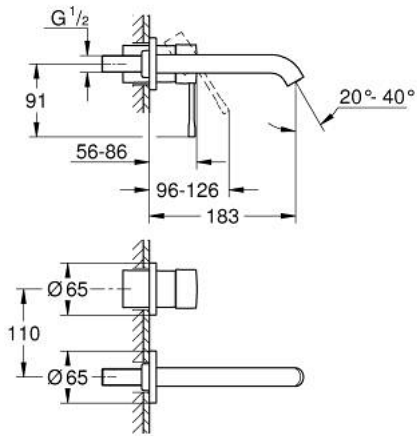

## 19 408 GL1 ESSENCE TWO-HOLE BASIN MIXER M-SIZE

### PRODUCT DESCRIPTION

- Typ: cool sunrise
- wall mounted
- trim set for use with rough-in set 23 571 000 / 32 635 000
- without concealed body
- metal escutcheon
- metal lever
- GROHE LongLife finish
- GROHE EcoJoy - Less water, perfect flow
- maximum flow rate (at 3 bar): 5.7 l/min
- GROHE AquaGuide adjustable mousseur
- center distance 110 mm
- projection 183 mm
- min. recommended pressure 1.0 bar

### SPARE PARTS

- 1: Lever (Spare part-nr. 46916GL0)
  - 2: Spout (Spare part-nr. 48638GL0)
  - 2.1: Mousseur (Spare part-nr. 48480000)
  - 2.2: Screw (Spare part-nr. 43094000)
  - 3: Extension (Spare part-nr. 46943000)\*
- \* Optional accessories