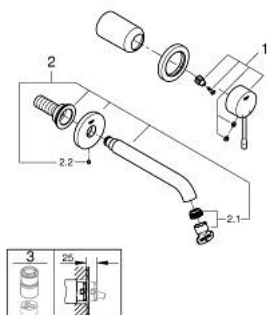

19 408 GL1 ESSENCE TWO-HOLE BASIN MIXER M-SIZE

PRODUCT DESCRIPTION

- Tyc: cool sunrise
- wall mounted
- trim set for use with rough-in set 23 571 000 / 32 635 000
- without concealed body
- metal escutcheon
- metal lever
- GROHE LongLife finish
- GROHE EcoJoy mousseur 5.7 l/min
- GROHE AquaGuide adjustable mousseur
- center distance 110 mm
- projection 183 mm
- min. recommended pressure 1.0 bar

19 408 GL1 ESSENCE TWO-HOLE BASIN MIXER M-SIZE

SPARE PARTS

- 1: Lever (Spare part-nr. 46916GL0)
- 2: Spout (Spare part-nr. 48638GL0)
- 2.1: Mousseur (Spare part-nr. 48480000)
- 2.2: Screw (Spare part-nr. 43094000)
- 3: Extension (Spare part-nr. 46943000)*
- * Optional accessories