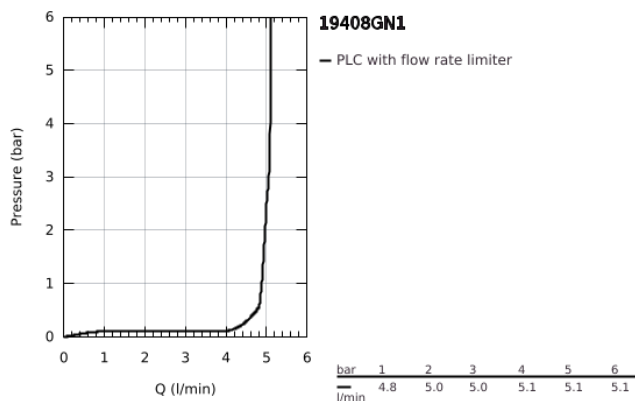

## 19 408 GN1 ESSENCE TWO-HOLE BASIN MIXER M-SIZE

### PRODUCT DESCRIPTION

- Colour: brushed cool sunrise
- wall mounted
- trim set for use with rough-in set 23 571 000 / 32 635 000
- without concealed body
- metal escutcheon
- metal lever
- GROHE LongLife finish
- GROHE EcoJoy - less water, perfect flow
- maximum flow rate (at 3 bar): 5.7 l/min
- GROHE AquaGuide adjustable mousseur
- center distance 110 mm
- projection 183 mm
- min. recommended pressure 1.0 bar