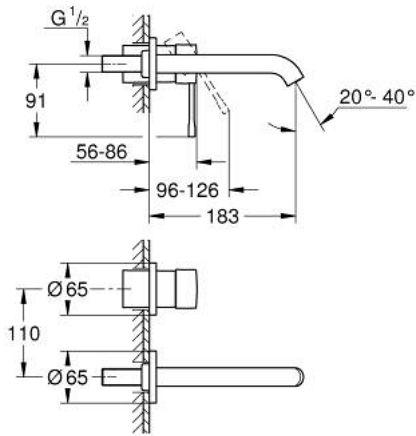

19 408 GN1 ESSENCE TWO-HOLE BASIN MIXER M-SIZE

PRODUCT DESCRIPTION

- Colour: brushed cool sunrise
- wall mounted
- trim set for use with rough-in set 23 571 000 / 32 635 000
- without concealed body
- metal escutcheon
- metal lever
- GROHE LongLife finish
- GROHE EcoJoy mousseur 5.7 l/min
- GROHE AquaGuide adjustable mousseur
- center distance 110 mm
- projection 183 mm
- min. recommended pressure 1.0 bar

19 408 GN1 ESSENCE TWO-HOLE BASIN MIXER M-SIZE

SPARE PARTS

- 1: Lever (Spare part-nr. 46916GN0)
 - 2: Spout (Spare part-nr. 48638GN0)
 - 2.1: Mousseur (Spare part-nr. 48480000)
 - 2.2: Screw (Spare part-nr. 43094000)
 - 3: Extension (Spare part-nr. 46943000)*
- * Optional accessories