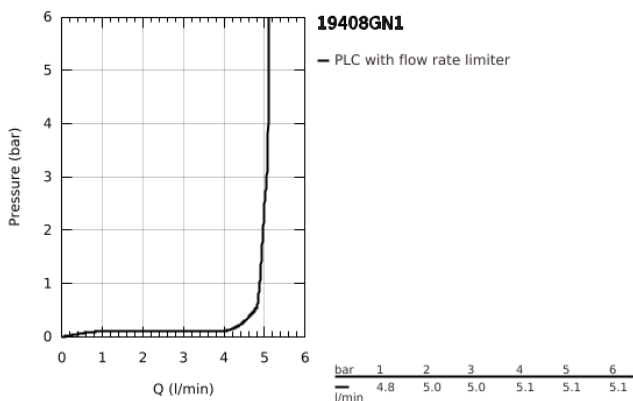

19 408 GN1 ESSENCE TWO-HOLE BASIN MIXER M-SIZE

PRODUCT DESCRIPTION

- Colour: brushed cool sunrise
- wall mounted
- trim set for use with rough-in set 23 571 000 / 32 635 000
- without concealed body
- metal escutcheon
- metal lever
- GROHE LongLife finish
- GROHE EcoJoy mousseur 5.7 l/min
- GROHE AquaGuide adjustable mousseur
- center distance 110 mm
- projection 183 mm
- min. recommended pressure 1.0 bar

19 408 GN1 ESSENCE TWO-HOLE BASIN MIXER M-SIZE

SPARE PARTS

- 1: Lever (Spare part-nr. 46916GN0)
 - 2: Spout (Spare part-nr. 48638GN0)
 - 2.1: Mousseur (Spare part-nr. 48480000)
 - 2.2: Screw (Spare part-nr. 43094000)
 - 3: Extension (Spare part-nr. 46943000)*
- * Optional accessories