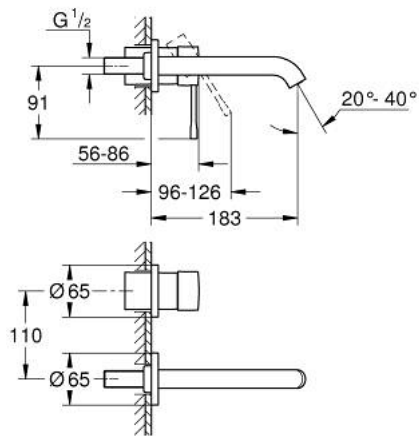

## 19 408 GN1 ESSENCE TWO-HOLE BASIN MIXER M-SIZE

### PRODUCT DESCRIPTION

- Colour: brushed cool sunrise
- wall mounted
- trim set for use with rough-in set 23 571 000 / 32 635 000
- without concealed body
- metal escutcheon
- metal lever
- GROHE LongLife finish
- GROHE EcoJoy - less water, perfect flow
- maximum flow rate (at 3 bar): 5.7 l/min
- GROHE AquaGuide adjustable mousseur
- center distance 110 mm
- projection 183 mm
- min. recommended pressure 1.0 bar

### SPARE PARTS

- 1: Lever (Spare part-nr. 46916GN0)
- 2: Spout (Spare part-nr. 48638GN0)
- 2.1: Mousseur (Spare part-nr. 48480000)
- 2.2: Screw (Spare part-nr. 43094000)
- 3: Extension (Spare part-nr. 46943000)\*
- \* Optional accessories