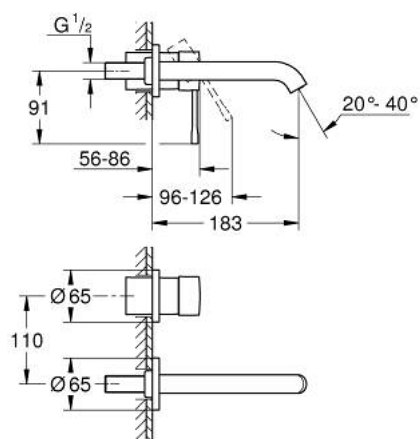

19 408 GN1 ESSENCE TWO-HOLE BASIN MIXER M-SIZE

PRODUCT DESCRIPTION

- Tyc: brushed cool sunrise
- wall mounted
- trim set for use with rough-in set 23 571 000 / 32 635 000
- without concealed body
- metal escutcheon
- metal lever
- GROHE LongLife finish
- GROHE EcoJoy - Less water, perfect flow
- maximum flow rate (at 3 bar): 5.7 l/min
- GROHE AquaGuide adjustable mousseur
- center distance 110 mm
- projection 183 mm
- min. recommended pressure 1.0 bar

19 408 GN1 ESSENCE TWO-HOLE BASIN MIXER M-SIZE

SPARE PARTS

- 1: Lever (Spare part-nr. 46916GN0)
- 2: Spout (Spare part-nr. 48638GN0)
- 2.1: Mousseur (Spare part-nr. 48480000)
- 2.2: Screw (Spare part-nr. 43094000)
- 3: Extension (Spare part-nr. 46943000)*
- * Optional accessories