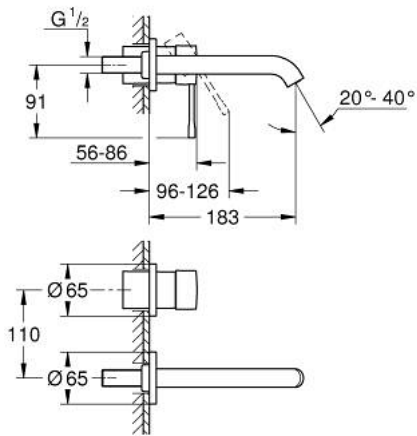

19 408 GN1 ESSENCE TWO-HOLE BASIN MIXER M-SIZE

PRODUCT DESCRIPTION

- Tyc: brushed cool sunrise
- wall mounted
- trim set for use with rough-in set 23 571 000 / 32 635 000
- without concealed body
- metal escutcheon
- metal lever
- GROHE LongLife finish
- GROHE EcoJoy mousseur 5.7 l/min
- GROHE AquaGuide adjustable mousseur
- center distance 110 mm
- projection 183 mm
- min. recommended pressure 1.0 bar

19 408 GN1 ESSENCE TWO-HOLE BASIN MIXER M-SIZE

SPARE PARTS

- 1: Lever (Spare part-nr. 46916GN0)
- 2: Spout (Spare part-nr. 48638GN0)
- 2.1: Mousseur (Spare part-nr. 48480000)
- 2.2: Screw (Spare part-nr. 43094000)
- 3: Extension (Spare part-nr. 46943000)*
- * Optional accessories