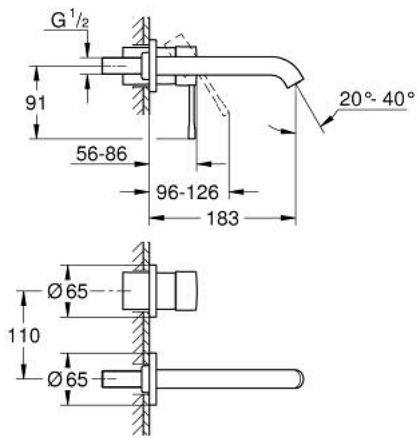

19 408 GN1 ESSENCE TWO-HOLE BASIN MIXER M-SIZE

PRODUCT DESCRIPTION

- Tyc: brushed cool sunrise
- wall mounted
- trim set for use with rough-in set 23 571 000 / 32 635 000
- without concealed body
- metal escutcheon
- metal lever
- GROHE LongLife finish
- GROHE EcoJoy - Less water, perfect flow
- maximum flow rate (at 3 bar): 5.7 l/min
- GROHE AquaGuide adjustable mousseur
- center distance 110 mm
- projection 183 mm
- min. recommended pressure 1.0 bar

19 408 GN1 ESSENCE TWO-HOLE BASIN MIXER M-SIZE

SPARE PARTS

- 1: Lever (Spare part-nr. 46916GN0)
- 2: Spout (Spare part-nr. 48638GN0)
- 2.1: Mousseur (Spare part-nr. 48480000)
- 2.2: Screw (Spare part-nr. 43094000)
- 3: Extension (Spare part-nr. 46943000)*
- * Optional accessories