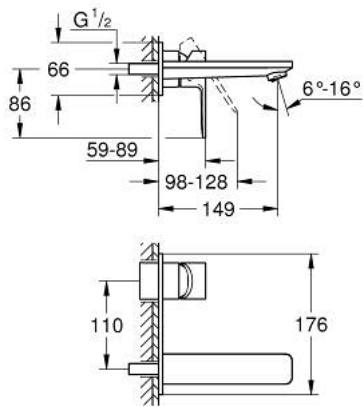

19 409 001 LINEARE TWO-HOLE BASIN MIXER M-SIZE

PRODUCT DESCRIPTION

- Colour: chrome
- wall mounted
- trim set for use with rough-in set 23 571 000 / 32 635 000
- without concealed body
- metal escutcheon
- metal lever
- GROHE LongLife finish
- GROHE EcoJoy - less water, perfect flow
- maximum flow rate (at 3 bar): 5 l/min
- GROHE AquaGuide adjustable mousseur
- center distance 110 mm
- projection 149 mm
- min. recommended pressure 1.0 bar

19 409 001 LINEARE TWO-HOLE BASIN MIXER M-SIZE

SPARE PARTS

- 1: Lever (Spare part-nr. 46982000)
 - 2: Flow straightener (Spare part-nr. 46837000)
 - 3: Extension (Spare part-nr. 46943000)*
- * Optional accessories