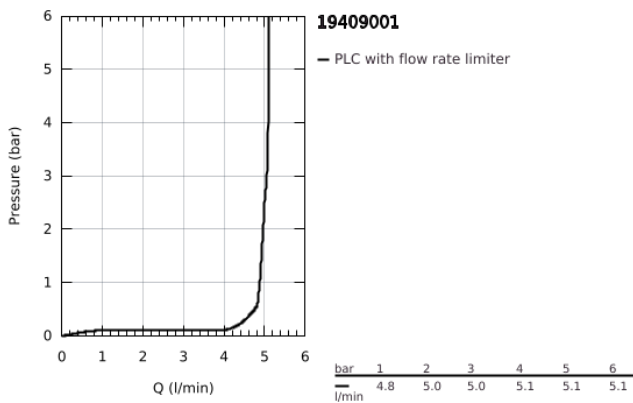

19 409 001 LINEARE TWO-HOLE BASIN MIXER M-SIZE

PRODUCT DESCRIPTION

- Colour: chrome
- wall mounted
- trim set for use with rough-in set 23 571 000 / 32 635 000
- without concealed body
- metal escutcheon
- metal lever
- GROHE LongLife finish
- GROHE EcoJoy - less water, perfect flow
- maximum flow rate (at 3 bar): 5 l/min
- GROHE AquaGuide adjustable mousseur
- center distance 110 mm
- projection 149 mm
- min. recommended pressure 1.0 bar

19 409 001 LINEARE TWO-HOLE BASIN MIXER M-SIZE

SPARE PARTS

- 1: Lever (Spare part-nr. 46982000)
 - 2: Flow straightener (Spare part-nr. 46837000)
 - 3: Extension (Spare part-nr. 46943000)*
- * Optional accessories