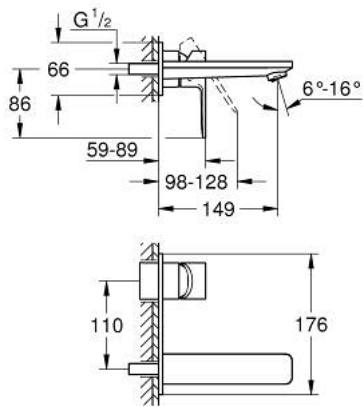

## 19 409 001 LINEARE TWO-HOLE BASIN MIXER M-SIZE

### PRODUCT DESCRIPTION

- Tyc: Chrome
- wall mounted
- trim set for use with rough-in set 23 571 000 / 32 635 000
- without concealed body
- metal escutcheon
- metal lever
- GROHE LongLife finish
- GROHE EcoJoy - Less water, perfect flow
- maximum flow rate (at 3 bar): 5 l/min
- GROHE AquaGuide adjustable mousseur
- center distance 110 mm
- projection 149 mm
- min. recommended pressure 1.0 bar

### SPARE PARTS

- 1: Lever (Spare part-nr. 46982000)
- 2: Flow straightener (Spare part-nr. 46837000)
- 3: Extension (Spare part-nr. 46943000)\*

\* Optional accessories