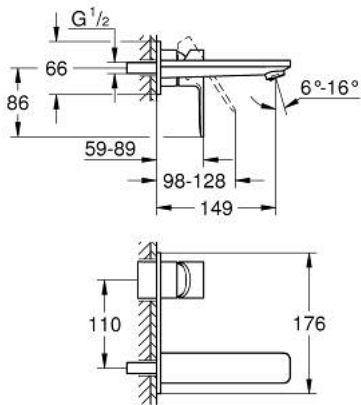

19 409 001 LINEARE TWO-HOLE BASIN MIXER M-SIZE

PRODUCT DESCRIPTION

- Tyc: Chrome
- wall mounted
- trim set for use with rough-in set 23 571 000 / 32 635 000
- without concealed body
- metal escutcheon
- metal lever
- GROHE LongLife finish
- GROHE EcoJoy - Less water, perfect flow
- maximum flow rate (at 3 bar): 5 l/min
- GROHE AquaGuide adjustable mousseur
- center distance 110 mm
- projection 149 mm
- min. recommended pressure 1.0 bar

19 409 001 **LINEARE TWO-HOLE BASIN MIXER**
M-SIZE

SPARE PARTS

- 1: Lever (Spare part-nr. 46982000)
- 2: Flow straightener (Spare part-nr. 46837000)
- 3: Extension (Spare part-nr. 46943000)*

* Optional accessories