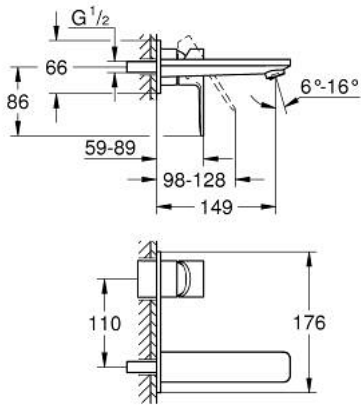

19 409 AL1 LINEARE TWO-HOLE BASIN MIXER M-SIZE

PRODUCT DESCRIPTION

- Colour: brushed hard graphite
- wall mounted
- trim set for use with rough-in set 23 571 000 / 32 635 000
- without concealed body
- metal escutcheon
- metal lever
- GROHE LongLife finish
- GROHE EcoJoy - less water, perfect flow
- maximum flow rate (at 3 bar): 5 l/min
- GROHE AquaGuide adjustable mousseur
- center distance 110 mm
- projection 149 mm
- min. recommended pressure 1.0 bar

19 409 AL1 LINEARE TWO-HOLE BASIN MIXER M-SIZE

SPARE PARTS

- 1: Lever (Spare part-nr. 46982AL0)
- 2: Flow straightener (Spare part-nr. 46837AL0)
- 3: Extension (Spare part-nr. 46943000)*

* Optional accessories