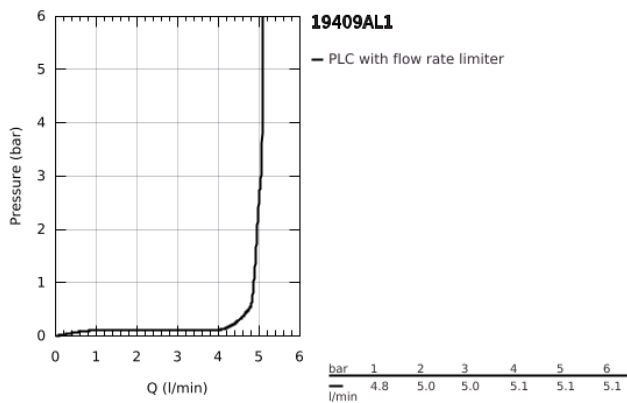

19 409 AL1 LINEARE TWO-HOLE BASIN MIXER M-SIZE

PRODUCT DESCRIPTION

- Colour: brushed hard graphite
- wall mounted
- trim set for use with rough-in set 23 571 000 / 32 635 000
- without concealed body
- metal escutcheon
- metal lever
- GROHE LongLife finish
- GROHE EcoJoy - less water, perfect flow
- maximum flow rate (at 3 bar): 5 l/min
- GROHE AquaGuide adjustable mousseur
- center distance 110 mm
- projection 149 mm
- min. recommended pressure 1.0 bar

19 409 AL1 LINEARE TWO-HOLE BASIN MIXER M-SIZE

SPARE PARTS

- 1: Lever (Spare part-nr. 46982AL0)
- 2: Flow straightener (Spare part-nr. 46837AL0)
- 3: Extension (Spare part-nr. 46943000)*

* Optional accessories