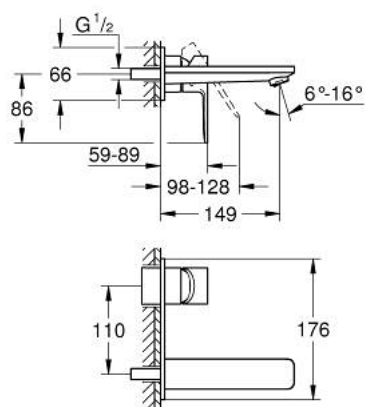

19 409 AL1 LINEARE TWO-HOLE BASIN MIXER M-SIZE

PRODUCT DESCRIPTION

- Tyc: brushed hard graphite
- wall mounted
- trim set for use with rough-in set 23 571 000 / 32 635 000
- without concealed body
- metal escutcheon
- metal lever
- GROHE LongLife finish
- GROHE EcoJoy - Less water, perfect flow
- maximum flow rate (at 3 bar): 5 l/min
- GROHE AquaGuide adjustable mousseur
- center distance 110 mm
- projection 149 mm
- min. recommended pressure 1.0 bar

19 409 AL1 LINEARE TWO-HOLE BASIN MIXER M-SIZE

SPARE PARTS

- 1: Lever (Spare part-nr. 46982AL0)
 - 2: Flow straightener (Spare part-nr. 46837AL0)
 - 3: Extension (Spare part-nr. 46943000)*
- * Optional accessories