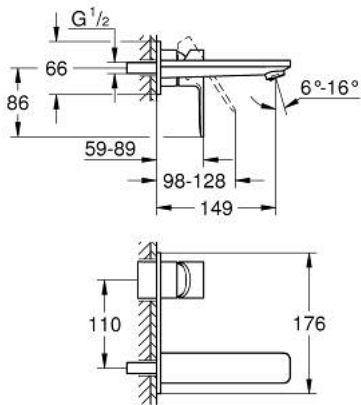

19 409 AL1 LINEARE TWO-HOLE BASIN MIXER M-SIZE

PRODUCT DESCRIPTION

- Tyc: brushed hard graphite
- wall mounted
- trim set for use with rough-in set 23 571 000 / 32 635 000
- without concealed body
- metal escutcheon
- metal lever
- GROHE LongLife finish
- GROHE EcoJoy - Less water, perfect flow
- maximum flow rate (at 3 bar): 5 l/min
- GROHE AquaGuide adjustable mousseur
- center distance 110 mm
- projection 149 mm
- min. recommended pressure 1.0 bar

19 409 AL1 LINEARE TWO-HOLE BASIN MIXER M-SIZE

SPARE PARTS

- 1: Lever (Spare part-nr. 46982AL0)
- 2: Flow straightener (Spare part-nr. 46837AL0)
- 3: Extension (Spare part-nr. 46943000)*

* Optional accessories