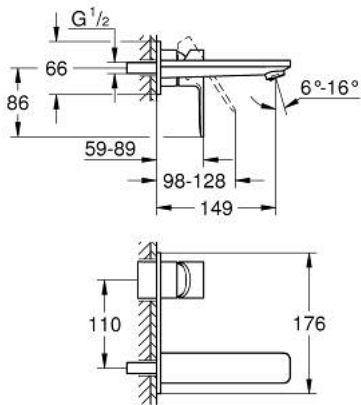

19 409 DC1 LINEARE TWO-HOLE BASIN MIXER M-SIZE

PRODUCT DESCRIPTION

- Tyc: supersteel
- wall mounted
- trim set for use with rough-in set 23 571 000 / 32 635 000
- without concealed body
- metal escutcheon
- metal lever
- GROHE LongLife finish
- GROHE EcoJoy - Less water, perfect flow
- maximum flow rate (at 3 bar): 5 l/min
- GROHE AquaGuide adjustable mousseur
- center distance 110 mm
- projection 149 mm
- min. recommended pressure 1.0 bar

19 409 DC1 LINEARE TWO-HOLE BASIN MIXER M-SIZE

SPARE PARTS

- 1: Lever (Spare part-nr. 46982DC0)
- 2: Flow straightener (Spare part-nr. 46837DC0)
- 3: Extension (Spare part-nr. 46943000)*

* Optional accessories