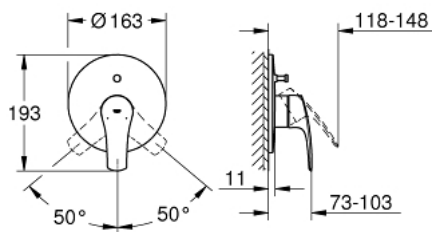

19 450 003 EUROSMART SINGLE-LEVER BATH MIXER

PRODUCT DESCRIPTION

- Colour: chrome
- trim set for use with rough-in box 33 963 001 or 33 965 001
- without concealed body
- metal lever
- GROHE LongLife finish
- GROHE FastFixation escutcheon with covered fixation
- automatic diverter: bath/shower
- escutcheon and shaft sealing
- metal wall escutcheon
- professional exclusive

19 450 003 EUROSMART SINGLE-LEVER BATH MIXER

SPARE PARTS

- 1: Lever (Spare part-nr. 48549000)
- 2: Escutcheon (Spare part-nr. 46905000)
- 3: Cap (Spare part-nr. 06874000)
- 4: Diverter (Spare part-nr. 46737000)
- 5: Temperature limiter (Spare part-nr. 46308000)*
- 6: Extension set (Spare part-nr. 46191000)*
- 7: Extension set (Spare part-nr. 46343000)*