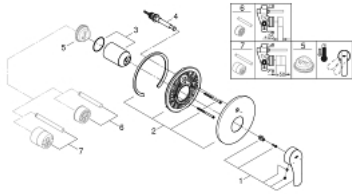

19 450 003 EUROSMART SINGLE-LEVER BATH MIXER

PRODUCT DESCRIPTION

- Colour: chrome
- trim set for use with rough-in box 33 963 001 or 33 965 001
- without concealed body
- metal lever
- GROHE LongLife finish
- GROHE FastFixation escutcheon with covered fixation
- automatic diverter: bath/shower
- escutcheon and shaft sealing
- metal wall escutcheon
- professional exclusive

19 450 003 EUROSMART SINGLE-LEVER BATH MIXER

SPARE PARTS

- 1: Lever (Spare part-nr. 48549000)
- 2: Escutcheon (Spare part-nr. 46905000)
- 3: Cap (Spare part-nr. 06874000)
- 4: Diverter (Spare part-nr. 46737000)
- 5: Temperature limiter (Spare part-nr. 46308000)*
- 6: Extension set (Spare part-nr. 46191000)*
- 7: Extension set (Spare part-nr. 46343000)*