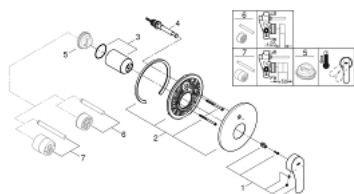

## 19 450 003 EUROSMART SINGLE-LEVER BATH MIXER

### PRODUCT DESCRIPTION

- Tyc: Chrome
- trim set for use with rough-in box 33 963 001 or 33 965 001
- without concealed body
- metal lever
- GROHE LongLife finish
- GROHE FastFixation escutcheon with covered fixation
- automatic diverter: bath/shower
- escutcheon and shaft sealing
- metal wall escutcheon
- professional exclusive

### SPARE PARTS

- 1: Lever (Spare part-nr. 48549000)
- 2: Escutcheon (Spare part-nr. 46905000)
- 3: Cap (Spare part-nr. 06874000)
- 4: Diverter (Spare part-nr. 46737000)
- 5: Temperature limiter (Spare part-nr. 46308000)\*
- 6: Extension set (Spare part-nr. 46191000)\*
- 7: Extension set (Spare part-nr. 46343000)\*