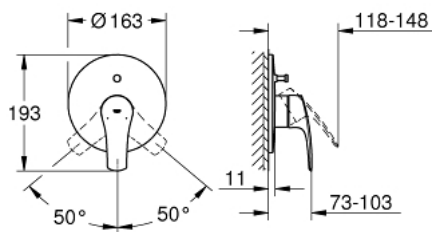

## 19 450 003 EUROSMART SINGLE-LEVER BATH MIXER

### PRODUCT DESCRIPTION

- Tyc: Chrome
- trim set for use with rough-in box 33 963 001 or 33 965 001
- without concealed body
- metal lever
- GROHE LongLife finish
- GROHE FastFixation escutcheon with covered fixation
- automatic diverter: bath/shower
- escutcheon and shaft sealing
- metal wall escutcheon
- professional exclusive