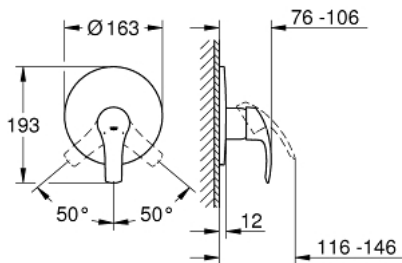

19 451 002 EUROSMART SINGLE-LEVER SHOWER MIXER

PRODUCT DESCRIPTION

- Colour: chrome
- trim set for use with rough-in box 33 963 001, 33 964 001, 33 965 001
- without concealed body
- metal lever
- GROHE LongLife finish
- GROHE FastFixation covered fixation
- escutcheon and shaft sealing
- metal wall escutcheon

19 451 002 EUROSMART SINGLE-LEVER SHOWER MIXER

SPARE PARTS

- 1: Lever (Spare part-nr. 46903000)
 - 2: Escutcheon (Spare part-nr. 46904000)
 - 3: Temperature limiter (Spare part-nr. 46308000)*
 - 4: Extension set (Spare part-nr. 46191000)*
 - 5: Extension set (Spare part-nr. 46343000)*
- * Optional accessories