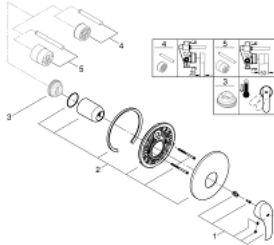

19 451 002 EUROSMART SINGLE-LEVER SHOWER MIXER

PRODUCT DESCRIPTION

- Colour: chrome
- trim set for use with rough-in box 33 963 001, 33 964 001, 33 965 001
- without concealed body
- metal lever
- GROHE LongLife finish
- GROHE FastFixation covered fixation
- escutcheon and shaft sealing
- metal wall escutcheon

19 451 002 EUROSMART SINGLE-LEVER SHOWER MIXER

SPARE PARTS

- 1: Lever (Spare part-nr. 46903000)
 - 2: Escutcheon (Spare part-nr. 46904000)
 - 3: Temperature limiter (Spare part-nr. 46308000)*
 - 4: Extension set (Spare part-nr. 46191000)*
 - 5: Extension set (Spare part-nr. 46343000)*
- * Optional accessories