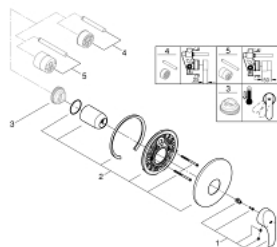

## 19 451 002 EUROSMART SINGLE-LEVER SHOWER MIXER

### PRODUCT DESCRIPTION

- Tyc: Chrome
- trim set for use with rough-in box 33 963 001, 33 964 001, 33 965 001
- without concealed body
- metal lever
- GROHE LongLife finish
- GROHE FastFixation covered fixation
- escutcheon and shaft sealing
- metal wall escutcheon

### SPARE PARTS

- 1: Lever (Spare part-nr. 46903000)
  - 2: Escutcheon (Spare part-nr. 46904000)
  - 3: Temperature limiter (Spare part-nr. 46308000)\*
  - 4: Extension set (Spare part-nr. 46191000)\*
  - 5: Extension set (Spare part-nr. 46343000)\*
- \* Optional accessories