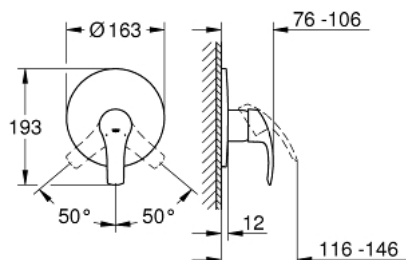

## 19 451 002 EUROSMART SINGLE-LEVER SHOWER MIXER

### PRODUCT DESCRIPTION

- Tyc: Chrome
- trim set for use with rough-in box 33 963 001, 33 964 001, 33 965 001
- without concealed body
- metal lever
- GROHE LongLife finish
- GROHE FastFixation covered fixation
- escutcheon and shaft sealing
- metal wall escutcheon