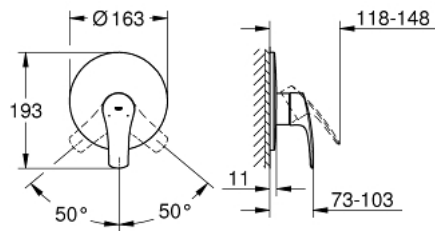

## 19 451 003 EUROSMART SINGLE-LEVER SHOWER MIXER

### PRODUCT DESCRIPTION

- Colour: chrome
- trim set for use with rough-in set 33 964 001
- without concealed body
- metal lever
- GROHE LongLife finish
- GROHE FastFixation escutcheon with covered fixation
- escutcheon and shaft sealing
- metal wall escutcheon
- professional exclusive