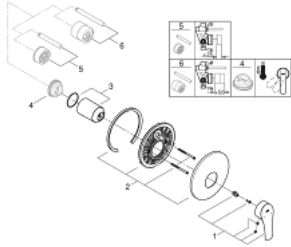

## 19 451 003 EUROSMART SINGLE-LEVER SHOWER MIXER

### PRODUCT DESCRIPTION

- Colour: chrome
- trim set for use with rough-in set 33 964 001
- without concealed body
- metal lever
- GROHE LongLife finish
- GROHE FastFixation escutcheon with covered fixation
- escutcheon and shaft sealing
- metal wall escutcheon
- professional exclusive

### SPARE PARTS

- 1: Lever (Spare part-nr. 48549000)
  - 2: Escutcheon (Spare part-nr. 46904000)
  - 3: Cap (Spare part-nr. 06874000)
  - 4: Temperature limiter (Spare part-nr. 46308000)\*
  - 5: Extension set (Spare part-nr. 46191000)\*
  - 6: Extension set (Spare part-nr. 46343000)\*
- \* Optional accessories