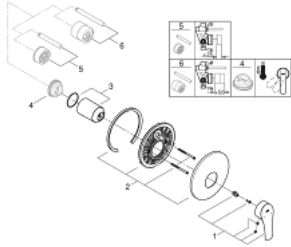

19 451 003 EUROSMART SINGLE-LEVER SHOWER MIXER

PRODUCT DESCRIPTION

- Tyc: Chrome
- trim set for use with rough-in set 33 964 001
- without concealed body
- metal lever
- GROHE LongLife finish
- GROHE FastFixation escutcheon with covered fixation
- escutcheon and shaft sealing
- metal wall escutcheon
- professional exclusive

19 451 003 EUROSMART SINGLE-LEVER SHOWER MIXER

SPARE PARTS

- 1: Lever (Spare part-nr. 48549000)
 - 2: Escutcheon (Spare part-nr. 46904000)
 - 3: Cap (Spare part-nr. 06874000)
 - 4: Temperature limiter (Spare part-nr. 46308000)*
 - 5: Extension set (Spare part-nr. 46191000)*
 - 6: Extension set (Spare part-nr. 46343000)*
- * Optional accessories