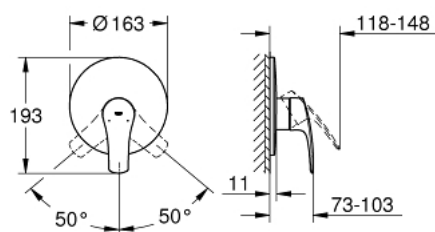

19 451 003 EUROSMART SINGLE-LEVER SHOWER MIXER

PRODUCT DESCRIPTION

- Tyc: Chrome
- trim set for use with rough-in set 33 964 001
- without concealed body
- metal lever
- GROHE LongLife finish
- GROHE FastFixation escutcheon with covered fixation
- escutcheon and shaft sealing
- metal wall escutcheon
- professional exclusive

19 451 003 EUROSMART SINGLE-LEVER SHOWER MIXER

SPARE PARTS

- 1: Lever (Spare part-nr. 48549000)
 - 2: Escutcheon (Spare part-nr. 46904000)
 - 3: Cap (Spare part-nr. 06874000)
 - 4: Temperature limiter (Spare part-nr. 46308000)*
 - 5: Extension set (Spare part-nr. 46191000)*
 - 6: Extension set (Spare part-nr. 46343000)*
- * Optional accessories