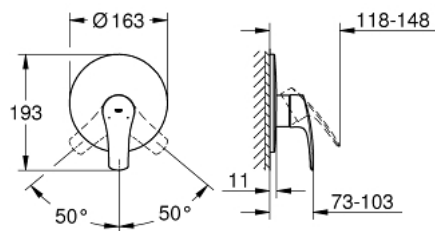

## 19 451 243 3 EUROSMART SINGLE-LEVER SHOWER MIXER

### PRODUCT DESCRIPTION

- Colour: matte black
- trim set for use with rough-in set 33 964 001
- without concealed body
- metal lever
- GROHE FastFixation escutcheon with covered fixation
- escutcheon and shaft sealing
- metal wall escutcheon
- professional exclusive

## 19 451 243 3 **EUROSMART SINGLE-LEVER SHOWER MIXER**