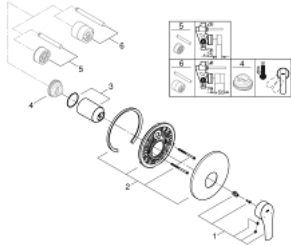

## 19 451 243 3 EUROSMART SINGLE-LEVER SHOWER MIXER

### PRODUCT DESCRIPTION

- Colour: matte black
- trim set for use with rough-in set 33 964 001
- without concealed body
- metal lever
- GROHE FastFixation escutcheon with covered fixation
- escutcheon and shaft sealing
- metal wall escutcheon
- professional exclusive

### **SPARE PARTS**

- 1: Lever (Spare part-nr. 485492430)
  - 2: escutcheon (Spare part-nr. 469042430)
  - 3: cap (Spare part-nr. 068742430)
  - 4: Temperature limiter (Spare part-nr. 46308000)\*
  - 5: Extension set (Spare part-nr. 46191000)\*
  - 6: Extension set (Spare part-nr. 46343000)\*
- \* Optional accessories