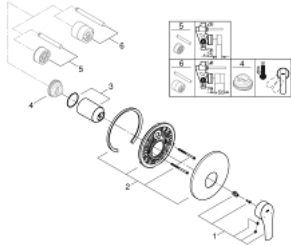

19 451 243 3 EUROSMART SINGLE-LEVER SHOWER MIXER

PRODUCT DESCRIPTION

- Tyc: matte black
- trim set for use with rough-in set 33 964 001
- without concealed body
- metal lever
- GROHE FastFixation escutcheon with covered fixation
- escutcheon and shaft sealing
- metal wall escutcheon
- professional exclusive

19 451 243 3 **EUROSMART SINGLE-LEVER SHOWER MIXER**

SPARE PARTS

- 1: Lever (Spare part-nr. 485492430)
 - 2: escutcheon (Spare part-nr. 469042430)
 - 3: cap (Spare part-nr. 068742430)
 - 4: Temperature limiter (Spare part-nr. 46308000)*
 - 5: Extension set (Spare part-nr. 46191000)*
 - 6: Extension set (Spare part-nr. 46343000)*
- * Optional accessories