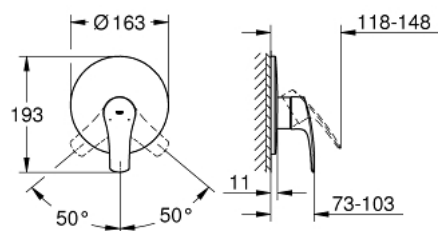

19 451 243 3 EUROSMART SINGLE-LEVER SHOWER MIXER

PRODUCT DESCRIPTION

- Tyc: matte black
- trim set for use with rough-in set 33 964 001
- without concealed body
- metal lever
- GROHE FastFixation escutcheon with covered fixation
- escutcheon and shaft sealing
- metal wall escutcheon
- professional exclusive

19 451 243 3 **EUROSMART SINGLE-LEVER SHOWER MIXER**

SPARE PARTS

- 1: Lever (Spare part-nr. 485492430)
 - 2: escutcheon (Spare part-nr. 469042430)
 - 3: cap (Spare part-nr. 068742430)
 - 4: Temperature limiter (Spare part-nr. 46308000)*
 - 5: Extension set (Spare part-nr. 46191000)*
 - 6: Extension set (Spare part-nr. 46343000)*
- * Optional accessories