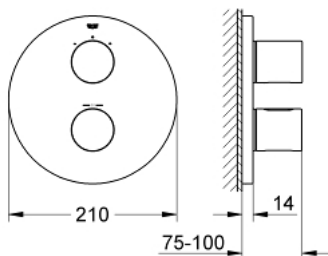

19 468 A00 **GROHTHERM 3000 COSMOPOLITAN THERMOSTAT WITH INTEGRATED 2-WAY DIVERTER**
FOR BATH OR SHOWER WITH MORE THAN ONE OUTLET

PRODUCT DESCRIPTION

- Colour: hard graphite
- set for final installation for
- GROHE Rapido T 35 500 000
- GROHE FastFixation escutcheon with covered shaft sealing and covered fixing
- GROHE LongLife finish
- GROHE SafeStop - safety button at 38°C
- GROHE SafeStop Plus - optional temperature limiter at 43°C included
- Aquadimmer with multiple function
- shut off and flow control
- diverter for 2 outlets
- without concealed body

19 468 A00 **GROHTHERM 3000 COSMOPOLITAN THERMOSTAT WITH INTEGRATED 2-WAY DIVERTER FOR BATH OR SHOWER WITH MORE THAN ONE OUTLET**

SPARE PARTS

- 1: Temperature control handle (Spare part-nr. 47900A00)
- 2: Handle for shut-off valve (Spare part-nr. 47898A00)
- 3: Escutcheon (Spare part-nr. 47810A00)
- 4: Stop ring (Spare part-nr. 10089000)
- 5: Aquadimmer (Spare part-nr. 47364000)
- 6: Adapter (Spare part-nr. 12701000)
- 7: Extension set 27.5 mm (Spare part-nr. 47781000)*
- 8: Socket spanner (Spare part-nr. 19332000)*