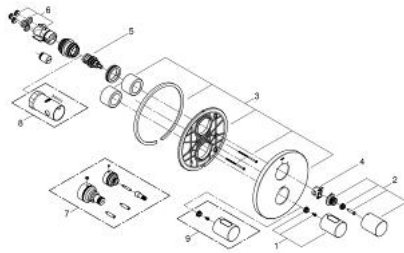

19 468 A00 **GROHTHERM 3000 COSMOPOLITAN THERMOSTAT WITH INTEGRATED 2-WAY DIVERTER**
FOR BATH OR SHOWER WITH MORE THAN ONE OUTLET

PRODUCT DESCRIPTION

- Colour: hard graphite
- set for final installation for
- GROHE Rapido T 35 500 000
- GROHE FastFixation escutcheon with covered shaft sealing and covered fixing
- GROHE LongLife finish
- GROHE SafeStop - safety button at 38°C
- GROHE SafeStop Plus - optional temperature limiter at 43°C included
- Aquadimmer with multiple function
- shut off and flow control
- diverter for 2 outlets
- without concealed body

19 468 A00 **GROHTHERM 3000 COSMOPOLITAN THERMOSTAT WITH INTEGRATED 2-WAY DIVERTER FOR BATH OR SHOWER WITH MORE THAN ONE OUTLET**

SPARE PARTS

- 1: Temperature control handle (Spare part-nr. 47900A00)
- 2: Handle for shut-off valve (Spare part-nr. 47898A00)
- 3: Escutcheon (Spare part-nr. 47810A00)
- 4: Stop ring (Spare part-nr. 10089000)
- 5: Aquadimmer (Spare part-nr. 47364000)
- 6: Adapter (Spare part-nr. 12701000)
- 7: Extension set 27.5 mm (Spare part-nr. 47781000)*
- 8: Socket spanner (Spare part-nr. 19332000)*