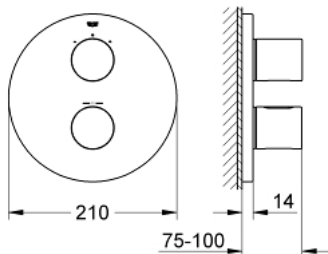

19 468 A00 GROHTHERM 3000 COSMOPOLITAN THERMOSTAT WITH INTEGRATED 2-WAY DIVERTER FOR BATH OR SHOWER WITH MORE THAN ONE OUTLET

PRODUCT DESCRIPTION

- Tyc: hard graphite
- set for final installation for
- GROHE Rapido T 35 500 000
- GROHE FastFixation escutcheon with covered shaft sealing and covered fixing
- GROHE LongLife finish
- GROHE SafeStop safety button at 38°C (calibration required)
- GROHE SafeStop Plus - optional temperature limiter at 43°C included
- Aquadimmer with multiple function
- shut off and flow control
- diverter for 2 outlets
- without concealed body

19 468 A00 **GROHTHERM 3000 COSMOPOLITAN THERMOSTAT WITH INTEGRATED 2-WAY DIVERTER FOR BATH OR SHOWER WITH MORE THAN ONE OUTLET**

SPARE PARTS

- 1: Temperature control handle (Spare part-nr. 47900A00)
- 2: Handle for shut-off valve (Spare part-nr. 47898A00)
- 3: Escutcheon (Spare part-nr. 47810A00)
- 4: Stop ring (Spare part-nr. 10089000)
- 5: Aquadimmer (Spare part-nr. 47364000)
- 6: Adapter (Spare part-nr. 12701000)
- 7: Extension set 27.5 mm (Spare part-nr. 47781000)*
- 8: Socket spanner (Spare part-nr. 19332000)*