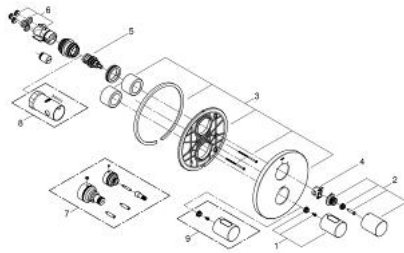

19 468 A00 GROHTHERM 3000 COSMOPOLITAN THERMOSTAT WITH INTEGRATED 2-WAY DIVERTER FOR BATH OR SHOWER WITH MORE THAN ONE OUTLET

PRODUCT DESCRIPTION

- Tyc: hard graphite
- set for final installation for
- GROHE Rapido T 35 500 000
- GROHE FastFixation escutcheon with covered shaft sealing and covered fixing
- GROHE LongLife finish
- GROHE SafeStop safety button at 38°C (calibration required)
- GROHE SafeStop Plus - optional temperature limiter at 43°C included
- Aquadimmer with multiple function
- shut off and flow control
- diverter for 2 outlets
- without concealed body

19 468 A00 **GROHTHERM 3000 COSMOPOLITAN THERMOSTAT WITH INTEGRATED 2-WAY DIVERTER FOR BATH OR SHOWER WITH MORE THAN ONE OUTLET**

SPARE PARTS

- 1: Temperature control handle (Spare part-nr. 47900A00)
- 2: Handle for shut-off valve (Spare part-nr. 47898A00)
- 3: Escutcheon (Spare part-nr. 47810A00)
- 4: Stop ring (Spare part-nr. 10089000)
- 5: Aquadimmer (Spare part-nr. 47364000)
- 6: Adapter (Spare part-nr. 12701000)
- 7: Extension set 27.5 mm (Spare part-nr. 47781000)*
- 8: Socket spanner (Spare part-nr. 19332000)*