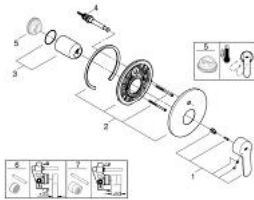

19 506 002 EUROSTYLE COSMOPOLITAN SINGLE-LEVER BATH MIXER

PRODUCT DESCRIPTION

- Colour: chrome
- trim set for use with rough-in box 33 963 001 or 33 965 001
- without concealed body
- metal lever
- GROHE LongLife finish
- automatic diverter: bath/shower
- escutcheon and shaft sealing
- wall escutcheon
- covered fixing

19 506 002 EUROSTYLE COSMOPOLITAN SINGLE-LEVER BATH MIXER

SPARE PARTS

- 1: Lever (Spare part-nr. 46752000)
- 2: Escutcheon (Spare part-nr. 46905000)
- 3: Cap (Spare part-nr. 02693000)
- 4: Diverter (Spare part-nr. 46737000)
- 5: Temperature limiter (Spare part-nr. 46308000)*
- 6: Extension set (Spare part-nr. 46191000)*
- 7: Extension set (Spare part-nr. 46343000)*