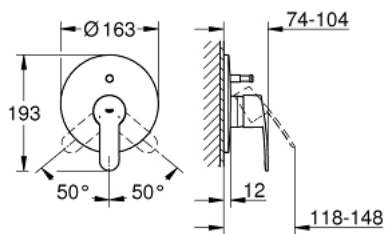

19 506 002 EUROSTYLE COSMOPOLITAN SINGLE-LEVER BATH MIXER

PRODUCT DESCRIPTION

- Colour: chrome
- trim set for use with rough-in box 33 963 001 or 33 965 001
- without concealed body
- metal lever
- GROHE LongLife finish
- automatic diverter: bath/shower
- escutcheon and shaft sealing
- wall escutcheon
- covered fixing

19 506 002 EUROSTYLE COSMOPOLITAN SINGLE-LEVER BATH MIXER

SPARE PARTS

- 1: Lever (Spare part-nr. 46752000)
- 2: Escutcheon (Spare part-nr. 46905000)
- 3: Cap (Spare part-nr. 02693000)
- 4: Diverter (Spare part-nr. 46737000)
- 5: Temperature limiter (Spare part-nr. 46308000)*
- 6: Extension set (Spare part-nr. 46191000)*
- 7: Extension set (Spare part-nr. 46343000)*