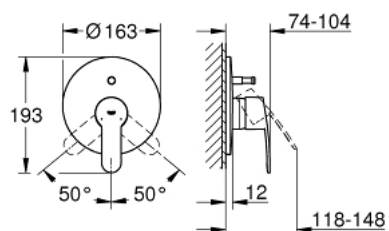

19 506 002 EUROSTYLE COSMOPOLITAN SINGLE-LEVER BATH MIXER

PRODUCT DESCRIPTION

- Tyc: Chrome
- trim set for use with rough-in box 33 963 001 or 33 965 001
- without concealed body
- metal lever
- GROHE LongLife finish
- automatic diverter: bath/shower
- escutcheon and shaft sealing
- wall escutcheon
- covered fixing

19 506 002 EUROSTYLE COSMOPOLITAN SINGLE-LEVER BATH MIXER

SPARE PARTS

- 1: Lever (Spare part-nr. 46752000)
- 2: Escutcheon (Spare part-nr. 46905000)
- 3: Cap (Spare part-nr. 02693000)
- 4: Diverter (Spare part-nr. 46737000)
- 5: Temperature limiter (Spare part-nr. 46308000)*
- 6: Extension set (Spare part-nr. 46191000)*
- 7: Extension set (Spare part-nr. 46343000)*