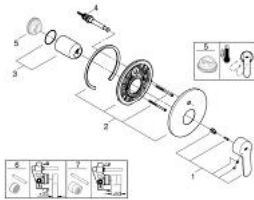

19 506 002 EUROSTYLE COSMOPOLITAN SINGLE-LEVER BATH MIXER

PRODUCT DESCRIPTION

- Tyc: Chrome
- trim set for use with rough-in box 33 963 001 or 33 965 001
- without concealed body
- metal lever
- GROHE LongLife finish
- automatic diverter: bath/shower
- escutcheon and shaft sealing
- wall escutcheon
- covered fixing

19 506 002 EUROSTYLE COSMOPOLITAN SINGLE-LEVER BATH MIXER

SPARE PARTS

- 1: Lever (Spare part-nr. 46752000)
- 2: Escutcheon (Spare part-nr. 46905000)
- 3: Cap (Spare part-nr. 02693000)
- 4: Diverter (Spare part-nr. 46737000)
- 5: Temperature limiter (Spare part-nr. 46308000)*
- 6: Extension set (Spare part-nr. 46191000)*
- 7: Extension set (Spare part-nr. 46343000)*