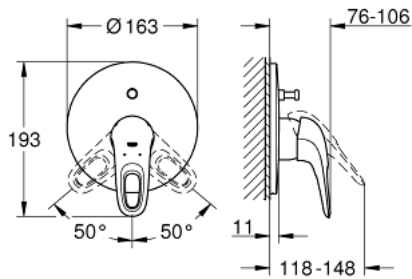

19 506 LS3 EUROSTYLE SINGLE-LEVER BATH MIXER

PRODUCT DESCRIPTION

- Colour: moon white/chrome
- set for final installation for
- 33 961 000, 33 963 000, 33 965 000
- without concealed body
- loop metal lever
- GROHE LongLife finish
- GROHE FastFixation covered fixation
- automatic diverter: bath/shower
- escutcheon and shaft sealing
- metal wall escutcheon

19 506 LS3 EUROSTYLE SINGLE-LEVER BATH MIXER

SPARE PARTS

- 1: Lever (Spare part-nr. 46940LS0)
 - 2: Escutcheon (Spare part-nr. 46905LS0)
 - 3: Diverter (Spare part-nr. 46737000)
 - 4: Temperature limiter (Spare part-nr. 46308000)*
 - 5: Extension set (Spare part-nr. 46191000)*
 - 6: Extension set (Spare part-nr. 46343000)*
- * Optional accessories