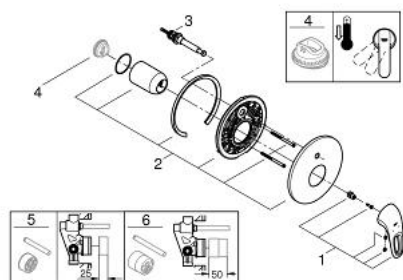

19 506 LS3 EUROSTYLE SINGLE-LEVER BATH MIXER

PRODUCT DESCRIPTION

- Colour: moon white/chrome
- set for final installation for
- 33 961 000, 33 963 000, 33 965 000
- without concealed body
- loop metal lever
- GROHE LongLife finish
- GROHE FastFixation covered fixation
- automatic diverter: bath/shower
- escutcheon and shaft sealing
- metal wall escutcheon

19 506 LS3 EUROSTYLE SINGLE-LEVER BATH MIXER

SPARE PARTS

- 1: Lever (Spare part-nr. 46940LS0)
 - 2: Escutcheon (Spare part-nr. 46905LS0)
 - 3: Diverter (Spare part-nr. 46737000)
 - 4: Temperature limiter (Spare part-nr. 46308000)*
 - 5: Extension set (Spare part-nr. 46191000)*
 - 6: Extension set (Spare part-nr. 46343000)*
- * Optional accessories