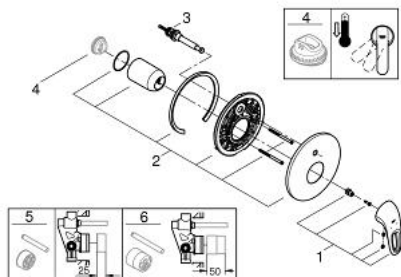

19 506 LS3 EUROSTYLE SINGLE-LEVER BATH MIXER

PRODUCT DESCRIPTION

- Tyc: moon white/chrome
- set for final installation for
- 33 961 000, 33 963 000, 33 965 000
- without concealed body
- loop metal lever
- GROHE LongLife finish
- GROHE FastFixation covered fixation
- automatic diverter: bath/shower
- escutcheon and shaft sealing
- metal wall escutcheon

19 506 LS3 EUROSTYLE SINGLE-LEVER BATH MIXER

SPARE PARTS

- 1: Lever (Spare part-nr. 46940LS0)
 - 2: Escutcheon (Spare part-nr. 46905LS0)
 - 3: Diverter (Spare part-nr. 46737000)
 - 4: Temperature limiter (Spare part-nr. 46308000)*
 - 5: Extension set (Spare part-nr. 46191000)*
 - 6: Extension set (Spare part-nr. 46343000)*
- * Optional accessories