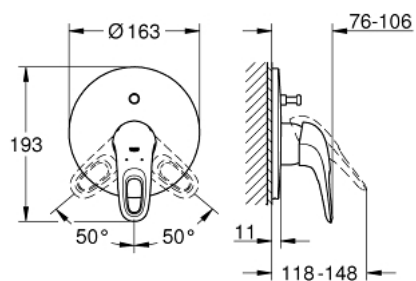

19 506 LS3 EUROSTYLE SINGLE-LEVER BATH MIXER

PRODUCT DESCRIPTION

- Tyc: moon white/chrome
- set for final installation for
- 33 961 000, 33 963 000, 33 965 000
- without concealed body
- loop metal lever
- GROHE LongLife finish
- GROHE FastFixation covered fixation
- automatic diverter: bath/shower
- escutcheon and shaft sealing
- metal wall escutcheon

19 506 LS3 EUROSTYLE SINGLE-LEVER BATH MIXER

SPARE PARTS

- 1: Lever (Spare part-nr. 46940LS0)
 - 2: Escutcheon (Spare part-nr. 46905LS0)
 - 3: Diverter (Spare part-nr. 46737000)
 - 4: Temperature limiter (Spare part-nr. 46308000)*
 - 5: Extension set (Spare part-nr. 46191000)*
 - 6: Extension set (Spare part-nr. 46343000)*
- * Optional accessories