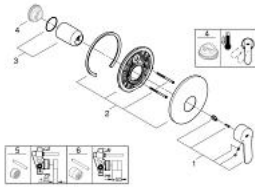

19 507 002 EUROSTYLE COSMOPOLITAN SINGLE-LEVER SHOWER MIXER

SPARE PARTS

1. 1: Lever (Spare part-nr. 46752000)
   - 2: Escutcheon (Spare part-nr. 46904000)
   - 3: Cap (Spare part-nr. 02693000)
   - 4: Temperature limiter (Spare part-nr. 46308000)*
   - 5: Extension set (Spare part-nr. 46191000)*
   - 6: Extension set (Spare part-nr. 46343000)*
2. Optional accessories