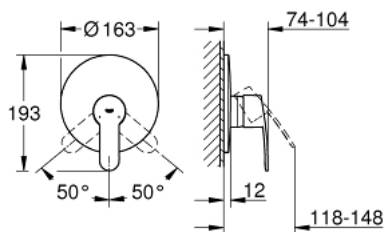

## 19 507 002 EUROSTYLE COSMOPOLITAN SINGLE-LEVER SHOWER MIXER

### PRODUCT DESCRIPTION

- Colour: chrome
- trim set for use with rough-in box 33 963 001, 33 964 001, 33 965 001
- without concealed body
- metal lever
- GROHE LongLife finish
- escutcheon and shaft sealing
- wall escutcheon
- covered fixing