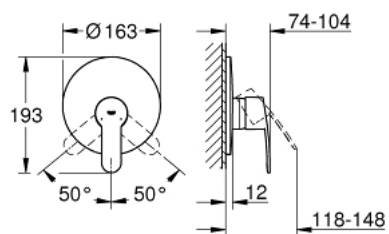

19 507 002 EUROSTYLE COSMOPOLITAN SINGLE-LEVER SHOWER MIXER

PRODUCT DESCRIPTION

- Tyc: Chrome
- trim set for use with rough-in box 33 963 001, 33 964 001, 33 965 001
- without concealed body
- metal lever
- GROHE LongLife finish
- escutcheon and shaft sealing
- wall escutcheon
- covered fixing

19 507 002 EUROSTYLE COSMOPOLITAN SINGLE-LEVER SHOWER MIXER

SPARE PARTS

- 1: Lever (Spare part-nr. 46752000)
- 2: Escutcheon (Spare part-nr. 46904000)
- 3: Cap (Spare part-nr. 02693000)
- 4: Temperature limiter (Spare part-nr. 46308000)*
- 5: Extension set (Spare part-nr. 46191000)*
- 6: Extension set (Spare part-nr. 46343000)*