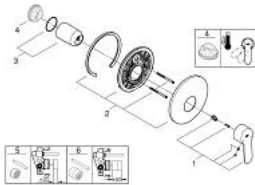

19 507 002 EUROSTYLE COSMOPOLITAN SINGLE-LEVER SHOWER MIXER

PRODUCT DESCRIPTION

- Tyc: Chrome
- trim set for use with rough-in box 33 963 001, 33 964 001, 33 965 001
- without concealed body
- metal lever
- GROHE LongLife finish
- escutcheon and shaft sealing
- wall escutcheon
- covered fixing

19 507 002 EUROSTYLE COSMOPOLITAN SINGLE-LEVER SHOWER MIXER

SPARE PARTS

- 1: Lever (Spare part-nr. 46752000)
- 2: Escutcheon (Spare part-nr. 46904000)
- 3: Cap (Spare part-nr. 02693000)
- 4: Temperature limiter (Spare part-nr. 46308000)*
- 5: Extension set (Spare part-nr. 46191000)*
- 6: Extension set (Spare part-nr. 46343000)*