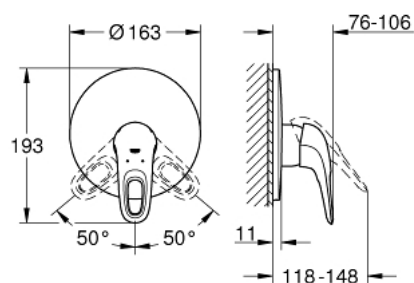

19 507 LS3 EUROSTYLE SINGLE-LEVER SHOWER MIXER

PRODUCT DESCRIPTION

- Colour: moon white/chrome
- set for final installation for
- 33 961 000, 33 962 000, 33 963 000, 33 964 000, 33 965 000, 33 966 000, 35 501 000
- without concealed body
- GROHE LongLife finish
- GROHE FastFixation covered fixation
- loop metal lever
- escutcheon and shaft sealing
- metal wall escutcheon

19 507 LS3 EUROSTYLE SINGLE-LEVER SHOWER MIXER

SPARE PARTS

- 1: Lever (Spare part-nr. 46940LS0)
- 2: Escutcheon (Spare part-nr. 46904LS0)
- 3: Temperature limiter (Spare part-nr. 46308000)*
- 4: Extension set (Spare part-nr. 46191000)*
- 5: Extension set (Spare part-nr. 46343000)*
- * Optional accessories