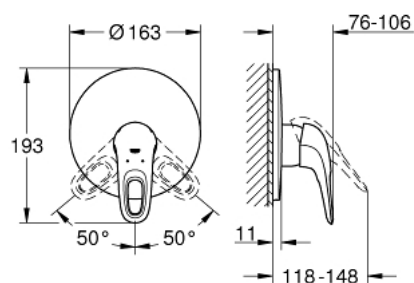

19 507 LS3 EUROSTYLE SINGLE-LEVER SHOWER MIXER

PRODUCT DESCRIPTION

- Tyc: moon white/chrome
- set for final installation for
- 33 961 000, 33 962 000, 33 963 000, 33 964 000, 33 965 000, 33 966 000, 35 501 000
- without concealed body
- GROHE LongLife finish
- GROHE FastFixation covered fixation
- loop metal lever
- escutcheon and shaft sealing
- metal wall escutcheon

19 507 LS3 EUROSTYLE SINGLE-LEVER SHOWER MIXER

SPARE PARTS

- 1: Lever (Spare part-nr. 46940LS0)
- 2: Escutcheon (Spare part-nr. 46904LS0)
- 3: Temperature limiter (Spare part-nr. 46308000)*
- 4: Extension set (Spare part-nr. 46191000)*
- 5: Extension set (Spare part-nr. 46343000)*
- * Optional accessories