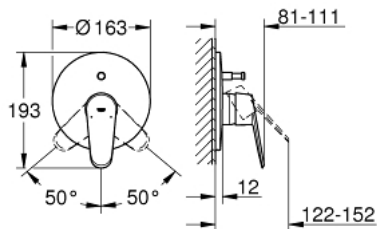

19 548 002 EURODISC COSMOPOLITAN SINGLE-LEVER BATH MIXER

PRODUCT DESCRIPTION

- Colour: chrome
- set for final installation for
- 33 961 000, 33 963 000, 33 965 000
- without concealed body
- metal lever
- GROHE LongLife finish
- automatic diverter: bath/shower
- escutcheon and shaft sealing
- wall escutcheon
- covered fixing

19 548 002 EURODISC COSMOPOLITAN SINGLE-LEVER BATH MIXER

SPARE PARTS

- 1: Lever (Spare part-nr. 46743000)
- 2: Escutcheon (Spare part-nr. 46905000)
- 3: Cap (Spare part-nr. 02693000)
- 4: Diverter (Spare part-nr. 46737000)
- 5: Temperature limiter (Spare part-nr. 46308000)*
- 6: Extension set (Spare part-nr. 46191000)*
- 7: Extension set (Spare part-nr. 46343000)*