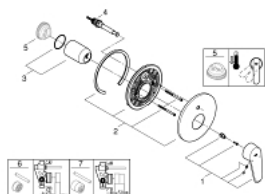

19 548 002 EURODISC COSMOPOLITAN SINGLE-LEVER BATH MIXER

PRODUCT DESCRIPTION

- Colour: chrome
- set for final installation for
- 33 961 000, 33 963 000, 33 965 000
- without concealed body
- metal lever
- GROHE LongLife finish
- automatic diverter: bath/shower
- escutcheon and shaft sealing
- wall escutcheon
- covered fixing

19 548 002 EURODISC COSMOPOLITAN SINGLE-LEVER BATH MIXER

SPARE PARTS

- 1: Lever (Spare part-nr. 46743000)
- 2: Escutcheon (Spare part-nr. 46905000)
- 3: Cap (Spare part-nr. 02693000)
- 4: Diverter (Spare part-nr. 46737000)
- 5: Temperature limiter (Spare part-nr. 46308000)*
- 6: Extension set (Spare part-nr. 46191000)*
- 7: Extension set (Spare part-nr. 46343000)*