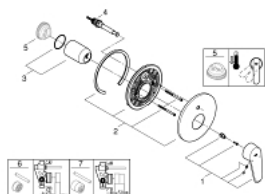

## 19 548 002 EURODISC COSMOPOLITAN SINGLE-LEVER BATH MIXER

### PRODUCT DESCRIPTION

- Tyc: Chrome
- set for final installation for
- 33 961 000, 33 963 000, 33 965 000
- without concealed body
- metal lever
- GROHE LongLife finish
- automatic diverter: bath/shower
- escutcheon and shaft sealing
- wall escutcheon
- covered fixing

### SPARE PARTS

- 1: Lever (Spare part-nr. 46743000)
- 2: Escutcheon (Spare part-nr. 46905000)
- 3: Cap (Spare part-nr. 02693000)
- 4: Diverter (Spare part-nr. 46737000)
- 5: Temperature limiter (Spare part-nr. 46308000)\*
- 6: Extension set (Spare part-nr. 46191000)\*
- 7: Extension set (Spare part-nr. 46343000)\*