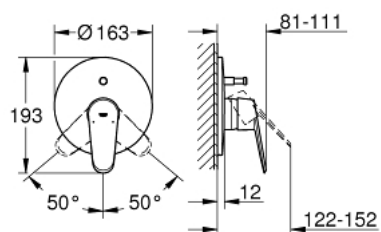

### PRODUCT DESCRIPTION

- Tyc: Chrome
- set for final installation for
- 33 961 000, 33 963 000, 33 965 000
- without concealed body
- metal lever
- GROHE LongLife finish
- automatic diverter: bath/shower
- escutcheon and shaft sealing
- wall escutcheon
- covered fixing