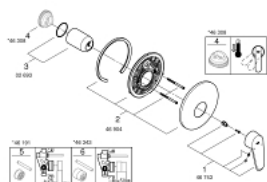

## 19 549 002 EURODISC COSMOPOLITAN SINGLE-LEVER SHOWER MIXER

### PRODUCT DESCRIPTION

- Colour: chrome
- trim set for use with rough-in box 33 963 001, 33 964 001, 33 965 001
- without concealed body
- metal lever
- GROHE LongLife finish
- escutcheon and shaft sealing
- wall escutcheon
- covered fixing

### SPARE PARTS

- 1: Lever (Spare part-nr. 46743000)
- 2: Escutcheon (Spare part-nr. 46904000)
- 3: Cap (Spare part-nr. 02693000)
- 4: Temperature limiter (Spare part-nr. 46308000)\*
- 5: Extension set (Spare part-nr. 46191000)\*
- 6: Extension set (Spare part-nr. 46343000)\*