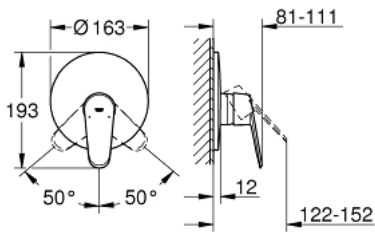

### PRODUCT DESCRIPTION

- Colour: chrome
- trim set for use with rough-in box 33 963 001, 33 964 001, 33 965 001
- without concealed body
- metal lever
- GROHE LongLife finish
- escutcheon and shaft sealing
- wall escutcheon
- covered fixing