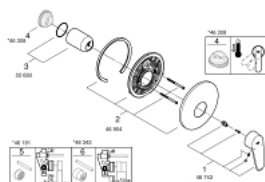

19 549 002 EURODISC COSMOPOLITAN SINGLE-LEVER SHOWER MIXER

PRODUCT DESCRIPTION

- Tyc: Chrome
- trim set for use with rough-in box 33 963 001, 33 964 001, 33 965 001
- without concealed body
- metal lever
- GROHE LongLife finish
- escutcheon and shaft sealing
- wall escutcheon
- covered fixing

19 549 002 EURODISC COSMOPOLITAN SINGLE-LEVER SHOWER MIXER

SPARE PARTS

- 1: Lever (Spare part-nr. 46743000)
- 2: Escutcheon (Spare part-nr. 46904000)
- 3: Cap (Spare part-nr. 02693000)
- 4: Temperature limiter (Spare part-nr. 46308000)*
- 5: Extension set (Spare part-nr. 46191000)*
- 6: Extension set (Spare part-nr. 46343000)*