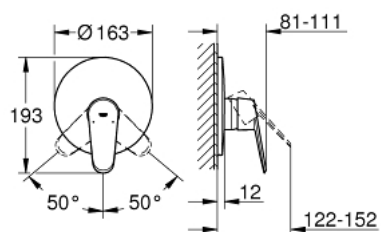

19 549 002 EURODISC COSMOPOLITAN SINGLE-LEVER SHOWER MIXER

PRODUCT DESCRIPTION

- Tyc: Chrome
- trim set for use with rough-in box 33 963 001, 33 964 001, 33 965 001
- without concealed body
- metal lever
- GROHE LongLife finish
- escutcheon and shaft sealing
- wall escutcheon
- covered fixing

19 549 002 EURODISC COSMOPOLITAN SINGLE-LEVER SHOWER MIXER

SPARE PARTS

- 1: Lever (Spare part-nr. 46743000)
- 2: Escutcheon (Spare part-nr. 46904000)
- 3: Cap (Spare part-nr. 02693000)
- 4: Temperature limiter (Spare part-nr. 46308000)*
- 5: Extension set (Spare part-nr. 46191000)*
- 6: Extension set (Spare part-nr. 46343000)*