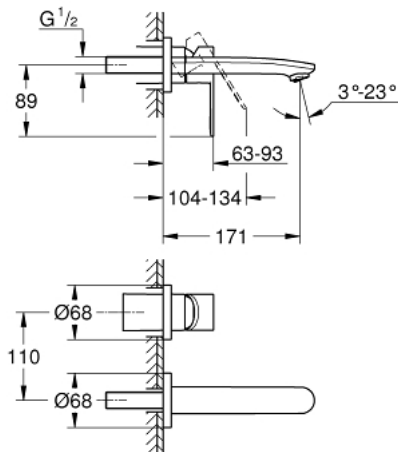

19 571 002 EUROSTYLE COSMOPOLITAN TWO-HOLE BASIN MIXER S-SIZE

PRODUCT DESCRIPTION

- Colour: chrome
- wall mounted
- trim set for use with rough-in set 23 571 000 / 32 635 000
- without concealed body
- metal escutcheon
- metal lever
- GROHE LongLife finish
- GROHE AquaGuide adjustable mousseur
- center distance 110 mm
- projection 171 mm

19 571 002 EUROSTYLE COSMOPOLITAN TWO-HOLE BASIN MIXER S-SIZE

SPARE PARTS

- 1: Lever (Spare part-nr. 46751000)
- 2: Flow straightener (Spare part-nr. 64451000)
- 3: Extension (Spare part-nr. 46943000)*

* Optional accessories