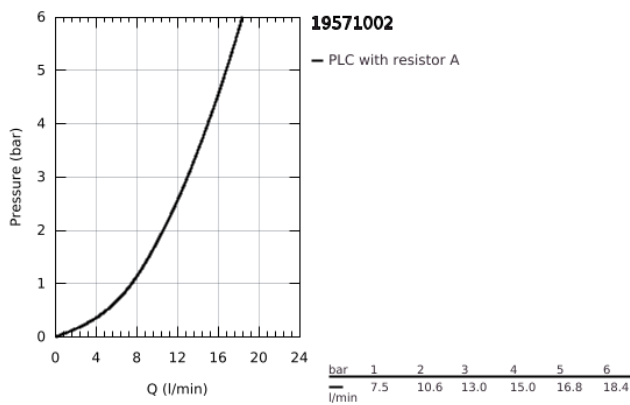

19 571 002 EUROSTYLE COSMOPOLITAN TWO-HOLE BASIN MIXER S-SIZE

PRODUCT DESCRIPTION

- Colour: chrome
- wall mounted
- trim set for use with rough-in set 23 571 000 / 32 635 000
- without concealed body
- metal escutcheon
- metal lever
- GROHE LongLife finish
- GROHE AquaGuide adjustable mousseur
- center distance 110 mm
- projection 171 mm

19 571 002 EUROSTYLE COSMOPOLITAN TWO-HOLE BASIN MIXER S-SIZE

SPARE PARTS

- 1: Lever (Spare part-nr. 46751000)
- 2: Flow straightener (Spare part-nr. 64451000)
- 3: Extension (Spare part-nr. 46943000)*

* Optional accessories