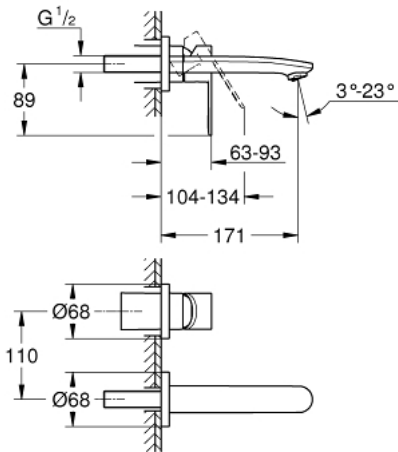

19 571 002 **EUROSTYLE COSMOPOLITAN TWO-HOLE BASIN MIXER**
S-SIZE

PRODUCT DESCRIPTION

- Tyc: Chrome
- wall mounted
- trim set for use with rough-in set 23 571 000 / 32 635 000
- without concealed body
- metal escutcheon
- metal lever
- GROHE LongLife finish
- GROHE AquaGuide adjustable mousseur
- center distance 110 mm
- projection 171 mm

19 571 002 **EUROSTYLE COSMOPOLITAN TWO-HOLE BASIN MIXER**
S-SIZE

SPARE PARTS

- 1: Lever (Spare part-nr. 46751000)
 - 2: Flow straightener (Spare part-nr. 64451000)
 - 3: Extension (Spare part-nr. 46943000)*
- * Optional accessories