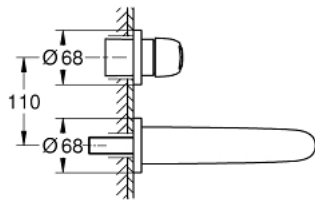

## 19 571 003 EUROSTYLE TWO-HOLE BASIN MIXER M-SIZE

### PRODUCT DESCRIPTION

- Colour: chrome
- wall mounted
- without concealed body
- trim set for use with rough-in set 23 571 000 / 32 635 000
- metal escutcheon
- loop metal lever
- GROHE LongLife finish
- GROHE EcoJoy - less water, perfect flow
- maximum flow rate (at 3 bar): 5 l/min
- GROHE AquaGuide adjustable mousseur
- center distance 110 mm
- projection 203 mm

19 571 003 **EUROSTYLE TWO-HOLE BASIN MIXER M-SIZE**

**SPARE PARTS**

1: Lever (Spare part-nr. 46941000)

2: Flow straightener (Spare part-nr. 46837000)

3: Extension (Spare part-nr. 46943000)\*

\* Optional accessories