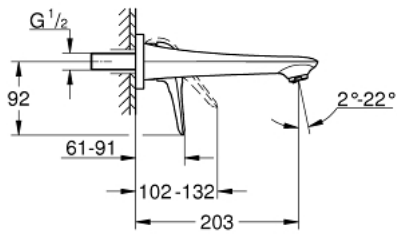

## 19 571 003 EUROSTYLE TWO-HOLE BASIN MIXER M-SIZE

### PRODUCT DESCRIPTION

- Colour: chrome
- wall mounted
- without concealed body
- trim set for use with rough-in set 23 571 000 / 32 635 000
- metal escutcheon
- loop metal lever
- GROHE LongLife finish
- GROHE EcoJoy - less water, perfect flow
- maximum flow rate (at 3 bar): 5 l/min
- GROHE AquaGuide adjustable mousseur
- center distance 110 mm
- projection 203 mm

19 571 003 **EUROSTYLE TWO-HOLE BASIN MIXER M-SIZE**

**SPARE PARTS**

1: Lever (Spare part-nr. 46941000)

2: Flow straightener (Spare part-nr. 46837000)

3: Extension (Spare part-nr. 46943000)\*

\* Optional accessories