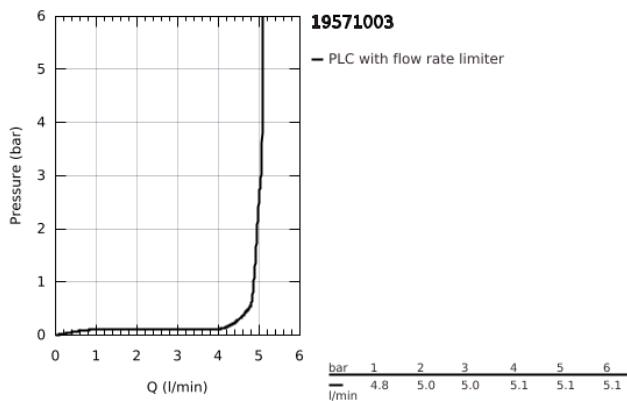

## 19 571 003 EUROSTYLE TWO-HOLE BASIN MIXER M-SIZE

### PRODUCT DESCRIPTION

- Colour: chrome
- wall mounted
- without concealed body
- trim set for use with rough-in set 23 571 000 / 32 635 000
- metal escutcheon
- loop metal lever
- GROHE LongLife finish
- GROHE EcoJoy - less water, perfect flow
- maximum flow rate (at 3 bar): 5 l/min
- GROHE AquaGuide adjustable mousseur
- center distance 110 mm
- projection 203 mm

19 571 003 **EUROSTYLE TWO-HOLE BASIN MIXER M-SIZE**

**SPARE PARTS**

1: Lever (Spare part-nr. 46941000)

2: Flow straightener (Spare part-nr. 46837000)

3: Extension (Spare part-nr. 46943000)\*

\* Optional accessories